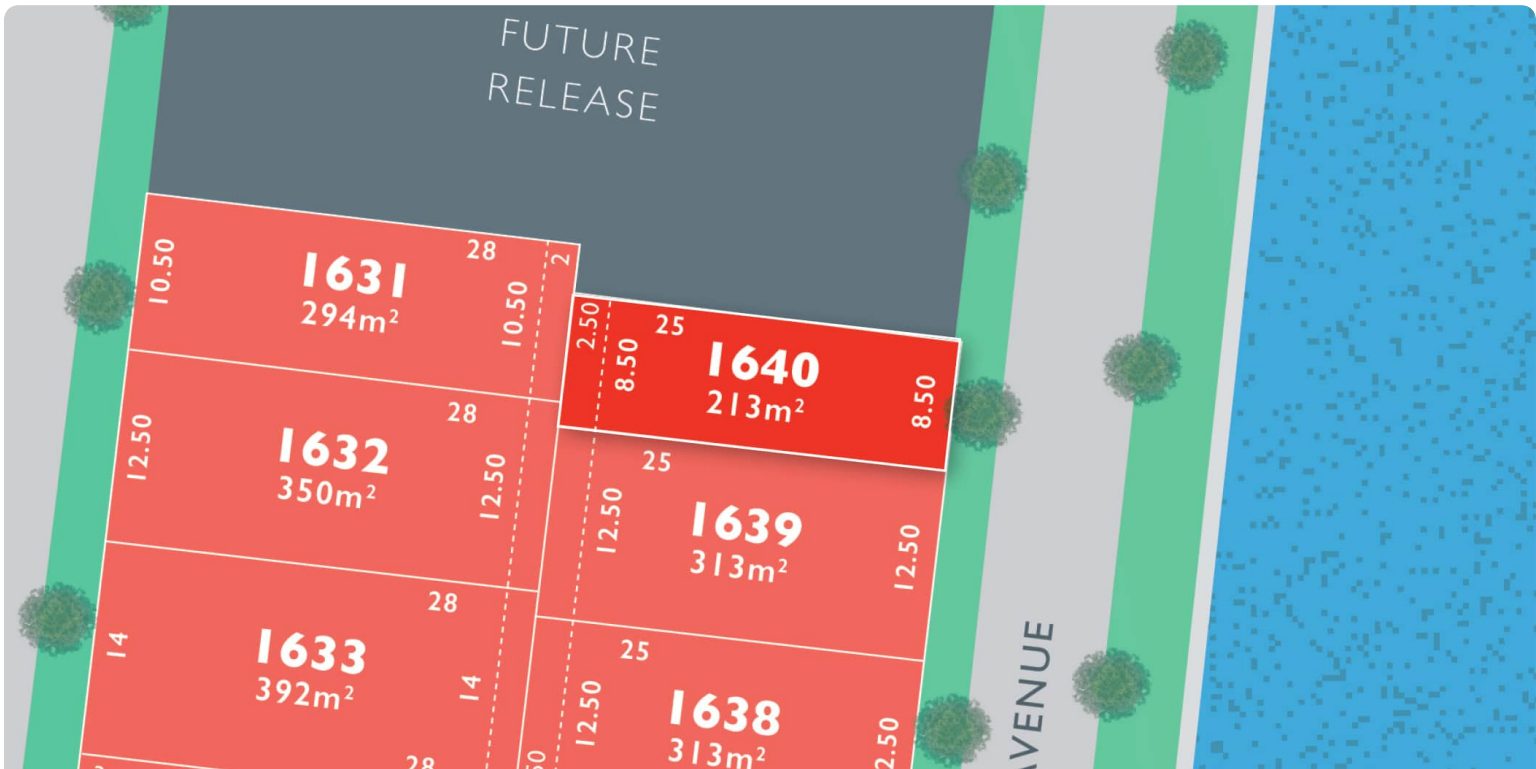

MONUMENT

LOT 1640 Louvre Release A

AREA: 213m²
FRONTAGE: 8.5m
DEPTH: 25.00m

Call 1300 040 563
Visit Our Sales Suite Sales Office Temporarily Closed
1392 PLUMPTON RD, PLUMPTON
monumentplumpton.com.au

Resi Ventures **red23**
Creating Prosperity