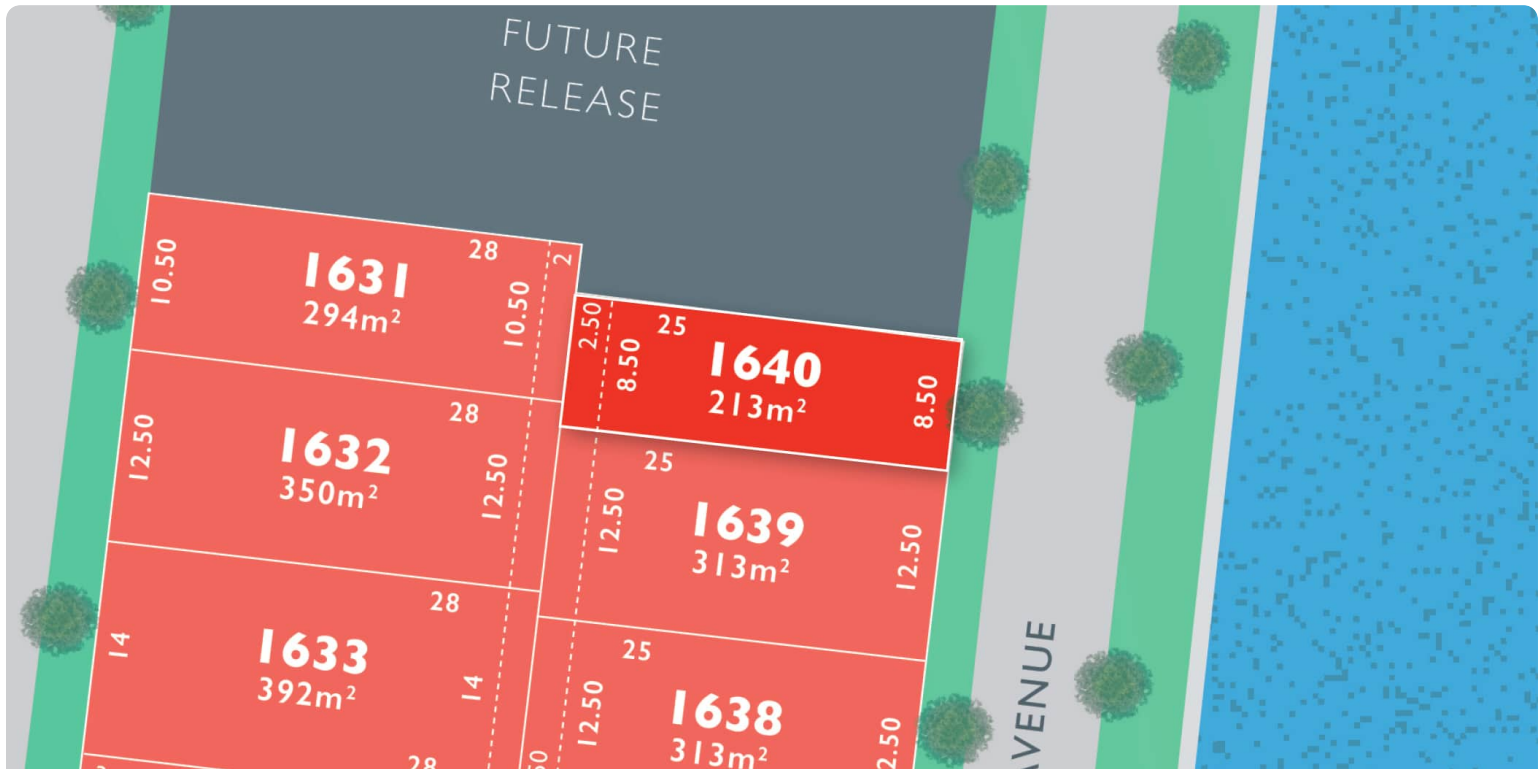

MONUMENT

LOT 1640 Louvre Release A

AREA: 213m²
FRONTAGE: 8.5m
DEPTH: 25.00m

Call 1300 040 563
Visit Our Sales Suite 7 Days 11AM TO 5PM.
1392 PLUMPTON RD, PLUMPTON
monumentplumpton.com.au

Resi Ventures **red23**
Creating Prosperity