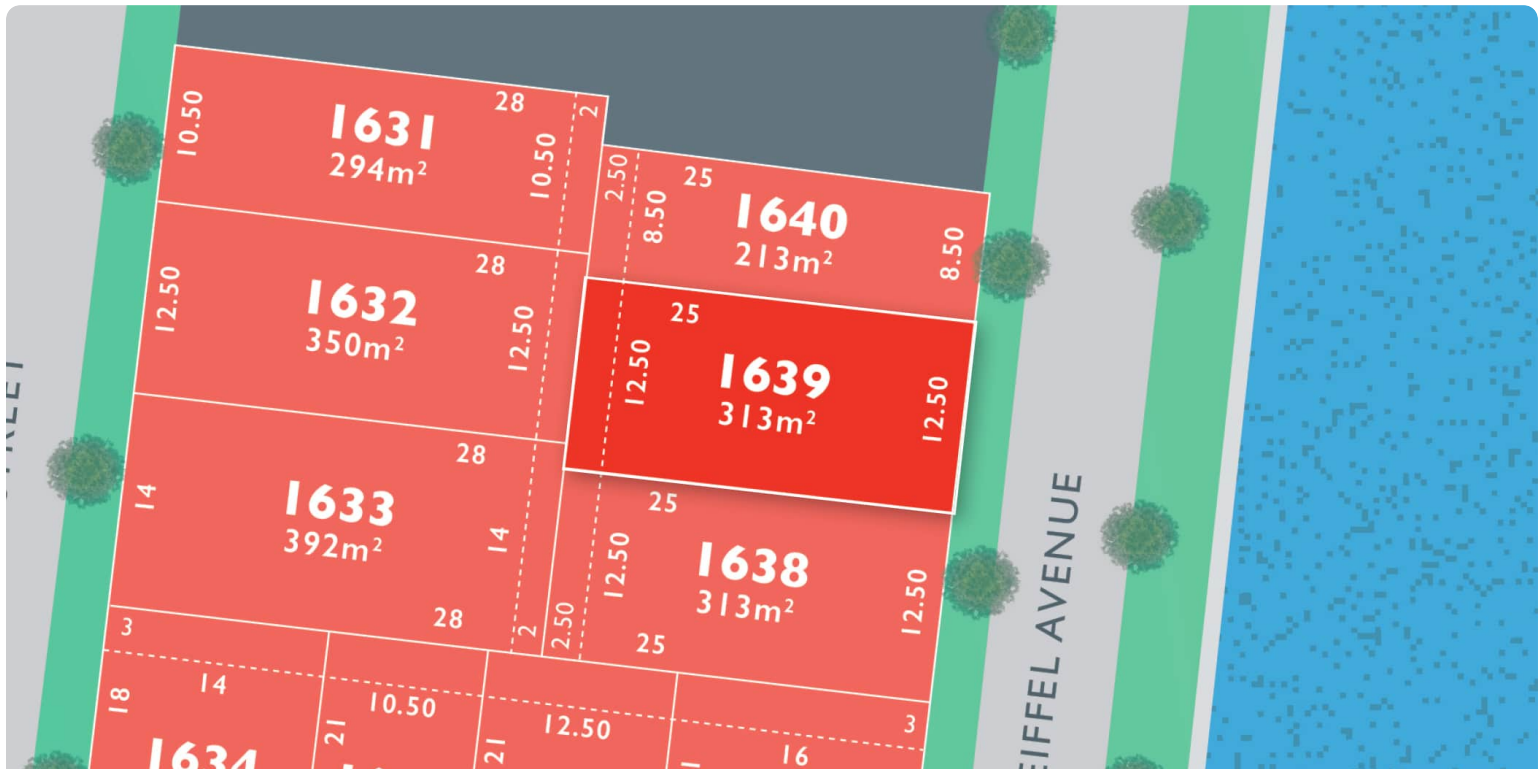

MONUMENT

LOT 1639 Louvre Release A

AREA: 313m²
FRONTAGE: 12.5m
DEPTH: 25.00m

Call 1300 040 563
Visit Our Sales Suite Sales Office Temporarily Closed
1392 PLUMPTON RD, PLUMPTON
monumentplumpton.com.au

Resi Ventures **red23**
Creating Prosperity