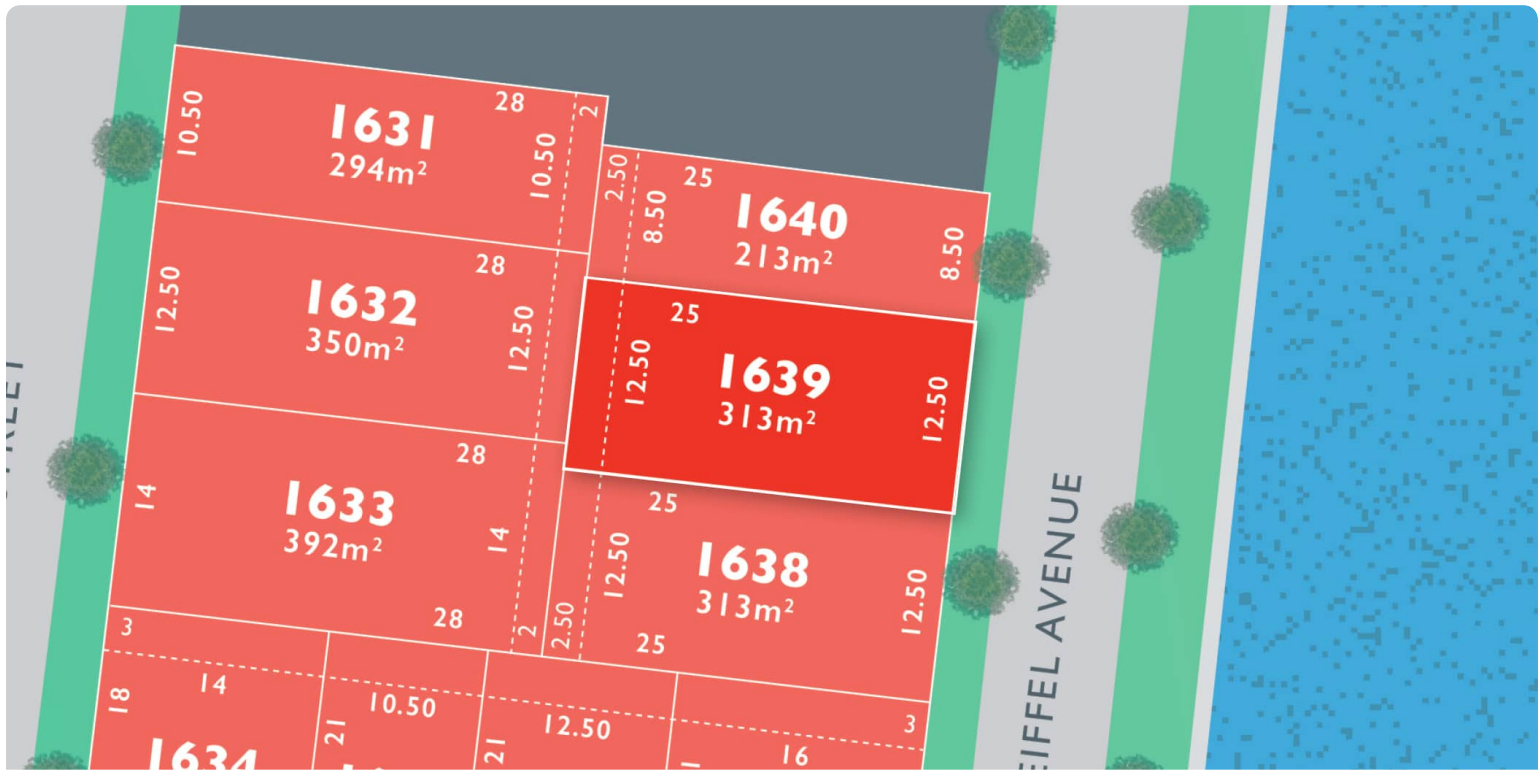

MONUMENT

LOT 1639 Louvre Release A

AREA: 313m²
FRONTAGE: 12.5m
DEPTH: 25.00m

Call 1300 040 563
Visit Our Sales Suite 7 Days 11AM TO 5PM.
1392 PLUMPTON RD, PLUMPTON
monumentplumpton.com.au

Resi Ventures **red23**
Creating Prosperity