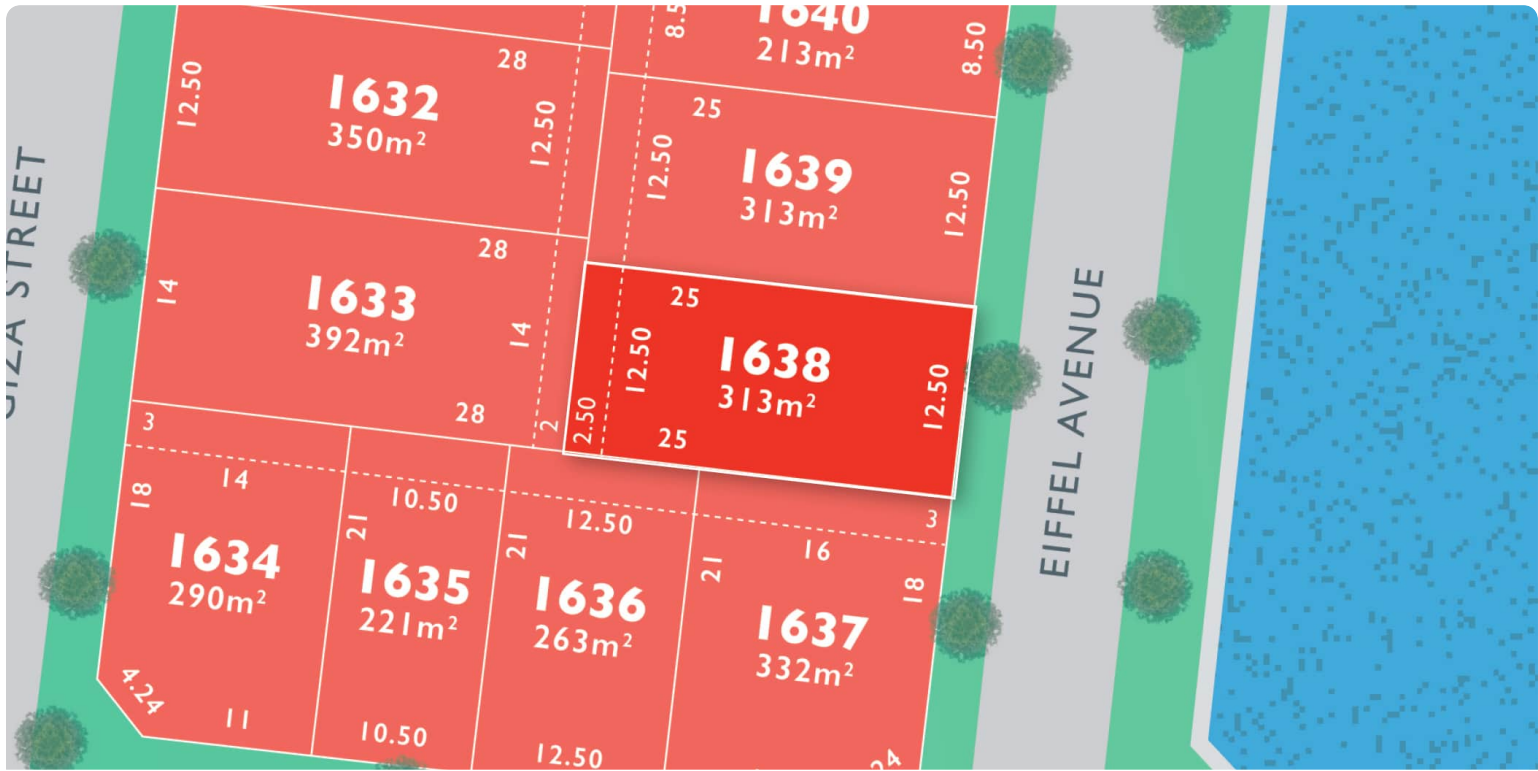

MONUMENT

LOT 1638 Louvre Release A

AREA: 313m²
FRONTAGE: 12.5m
DEPTH: 25.00m

Call 1300 040 563
Visit Our Sales Suite 7 Days 11AM TO 5PM.
1392 PLUMPTON RD, PLUMPTON
monumentplumpton.com.au

Resi Ventures **red23**
Creating Prosperity