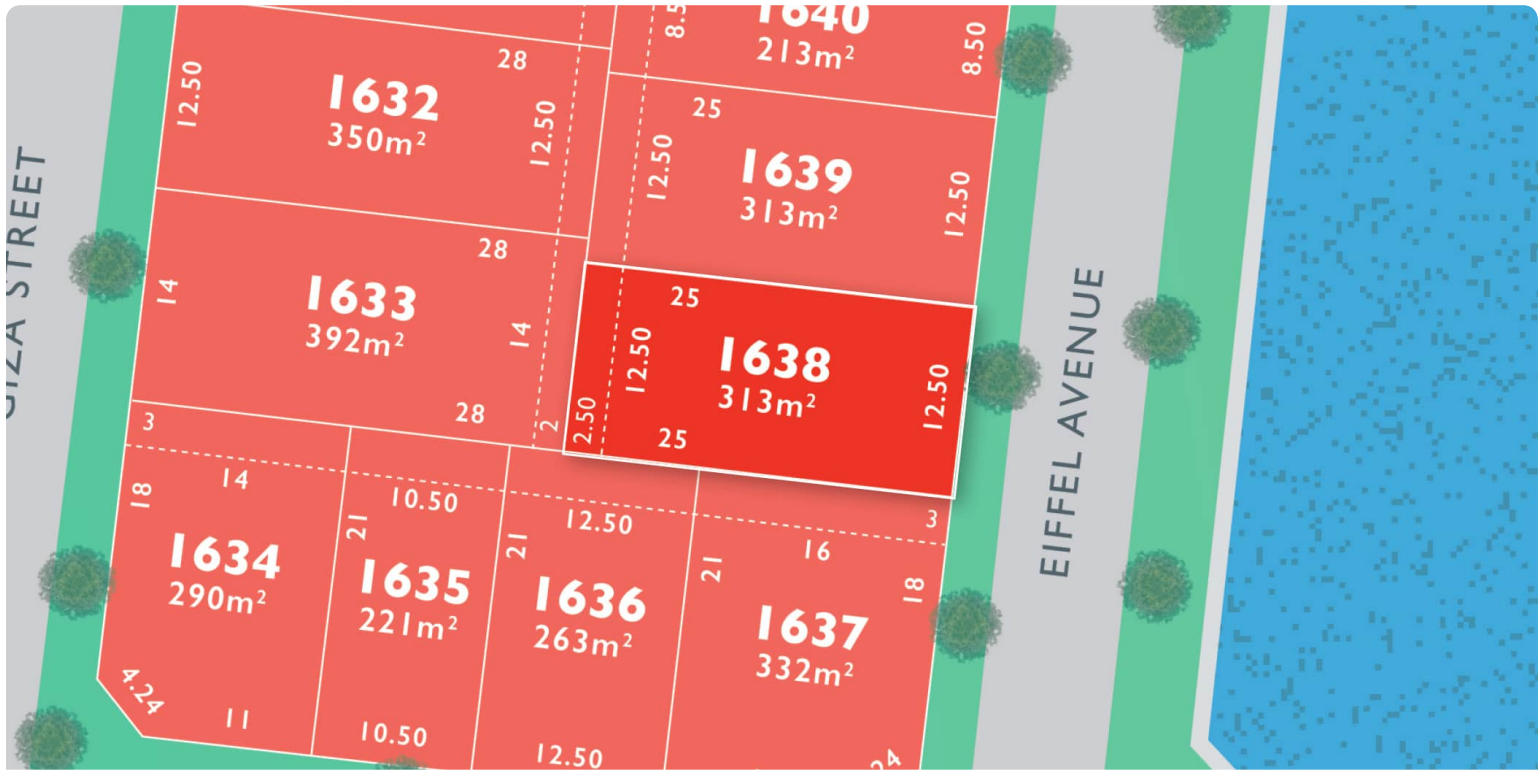

MONUMENT

LOT 1638 Louvre Release A

AREA: 313m²
FRONTAGE: 12.5m
DEPTH: 25.00m

Call 1300 040 563
Visit Our Sales Suite Sales Office Temporarily Closed
1392 PLUMPTON RD, PLUMPTON
monumentplumpton.com.au

Resi Ventures **red23**
Creating Prosperity