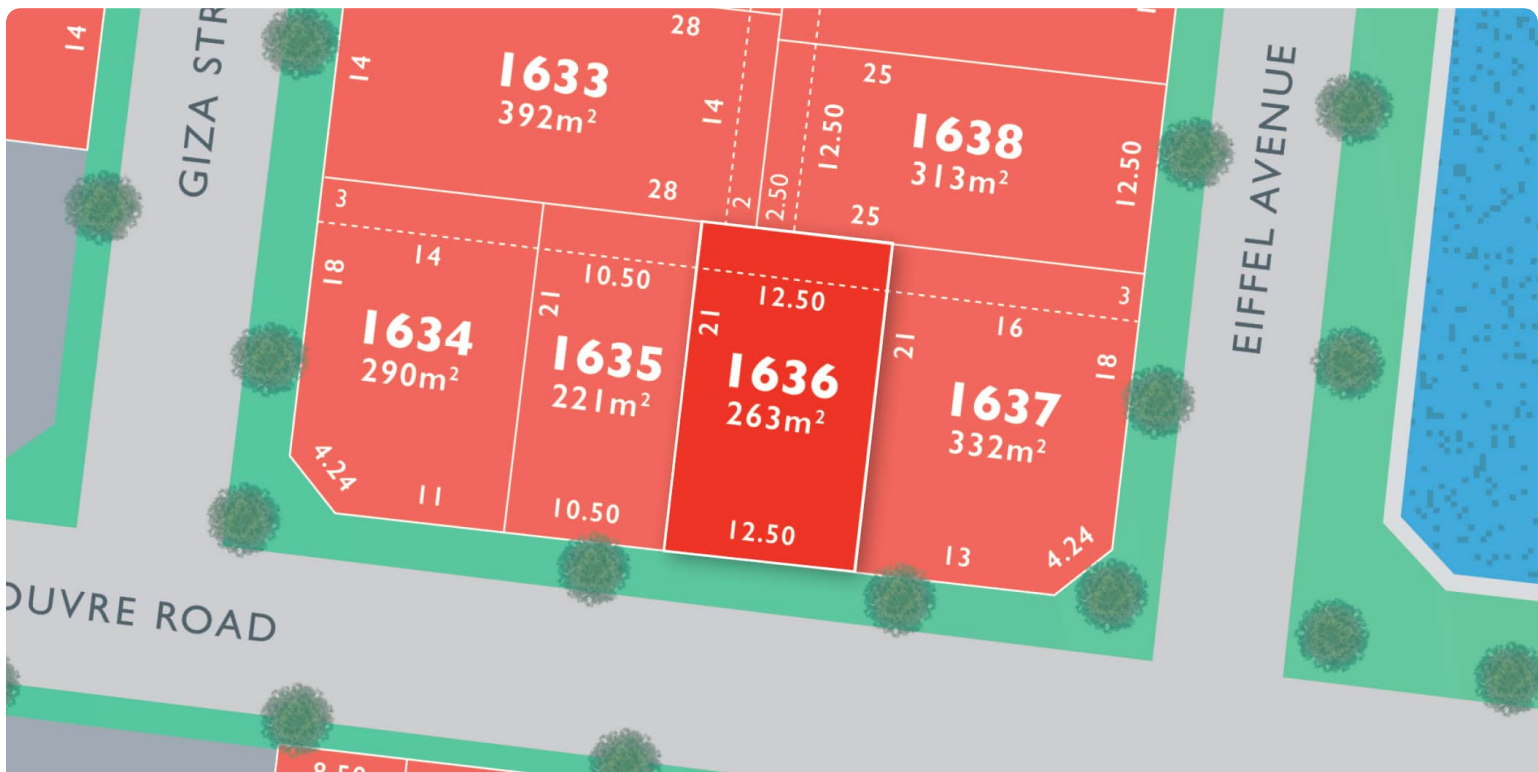

MONUMENT

LOT 1636 Louvre Release A

AREA: 263m²
FRONTAGE: 12.5m
DEPTH: 21.00m

Call 1300 040 563
Visit Our Sales Suite 7 Days 11AM TO 5PM.
1392 PLUMPTON RD, PLUMPTON
monumentplumpton.com.au

Resi Ventures **red23**
Creating Prosperity