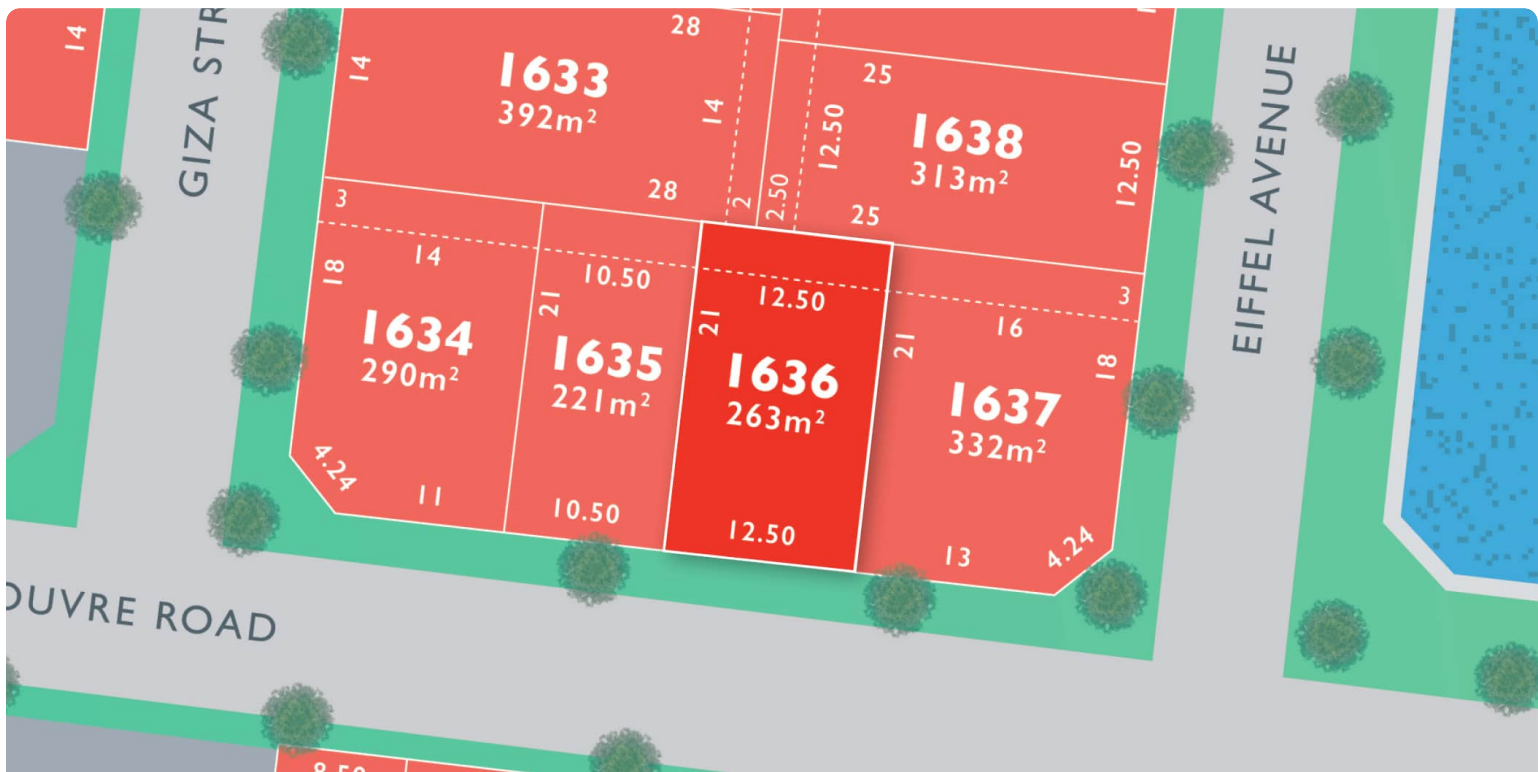

# MONUMENT

## LOT 1636 Louvre Release A

AREA: 263m<sup>2</sup>  
FRONTAGE: 12.5m  
DEPTH: 21.00m

Call 1300 040 563  
Visit Our Sales Suite Sales Office Temporarily Closed  
1392 PLUMPTON RD, PLUMPTON  
[monumentplumpton.com.au](http://monumentplumpton.com.au)