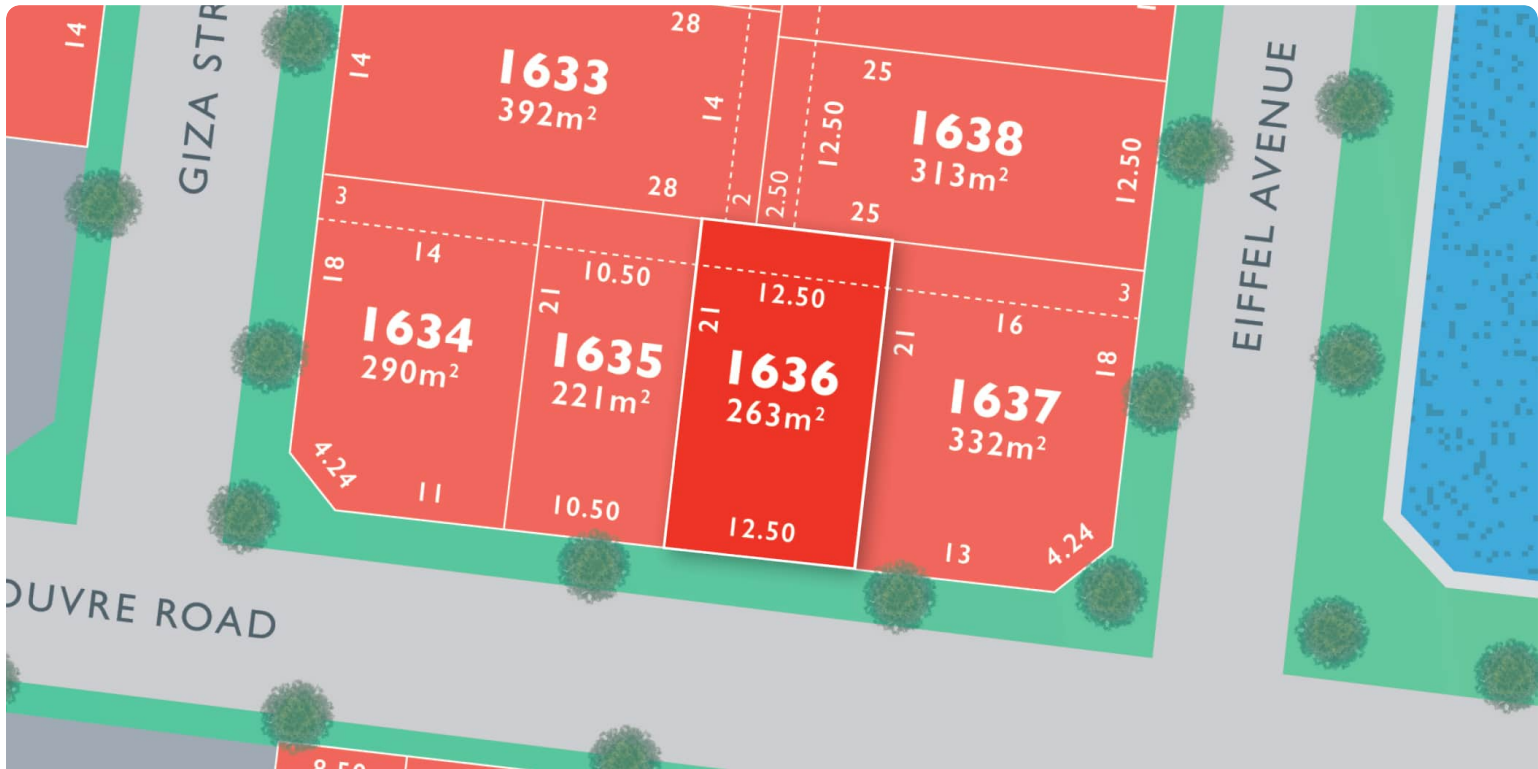

MONUMENT

LOT 1636 Louvre Release A

AREA: 263m²
FRONTAGE: 12.5m
DEPTH: 21.00m

Call 1300 040 563
Visit Our Sales Suite Sales Office Temporarily Closed
1392 PLUMPTON RD, PLUMPTON
monumentplumpton.com.au

Resi Ventures **red23**
Creating Prosperity