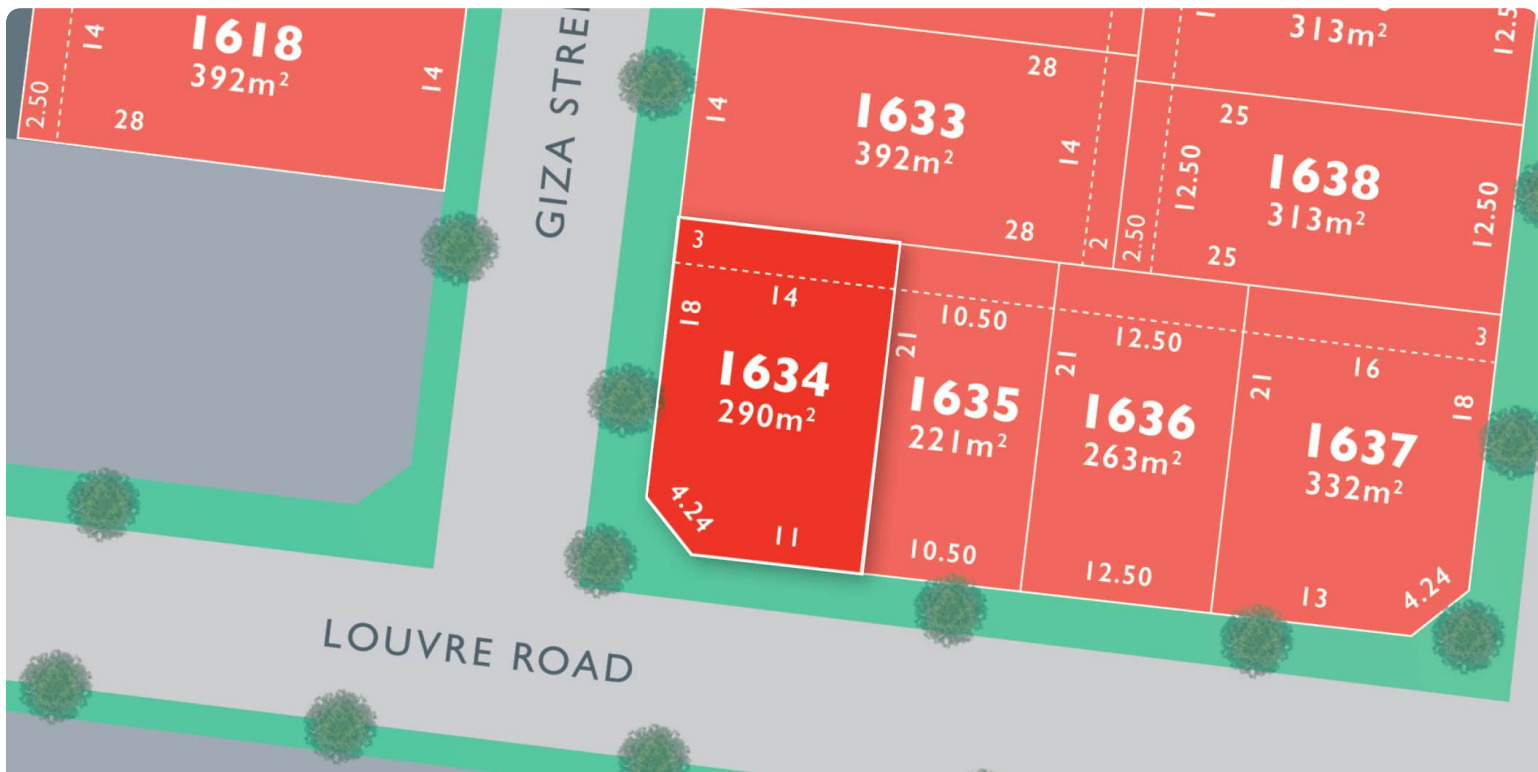

MONUMENT

LOT 1634 Louvre Release A

AREA: 290m²
FRONTAGE: 11m
DEPTH: 21.00m

Call 1300 040 563
Visit Our Sales Suite Sales Office Temporarily Closed
1392 PLUMPTON RD, PLUMPTON
monumentplumpton.com.au

Resi Ventures **red23**
Creating Prosperity