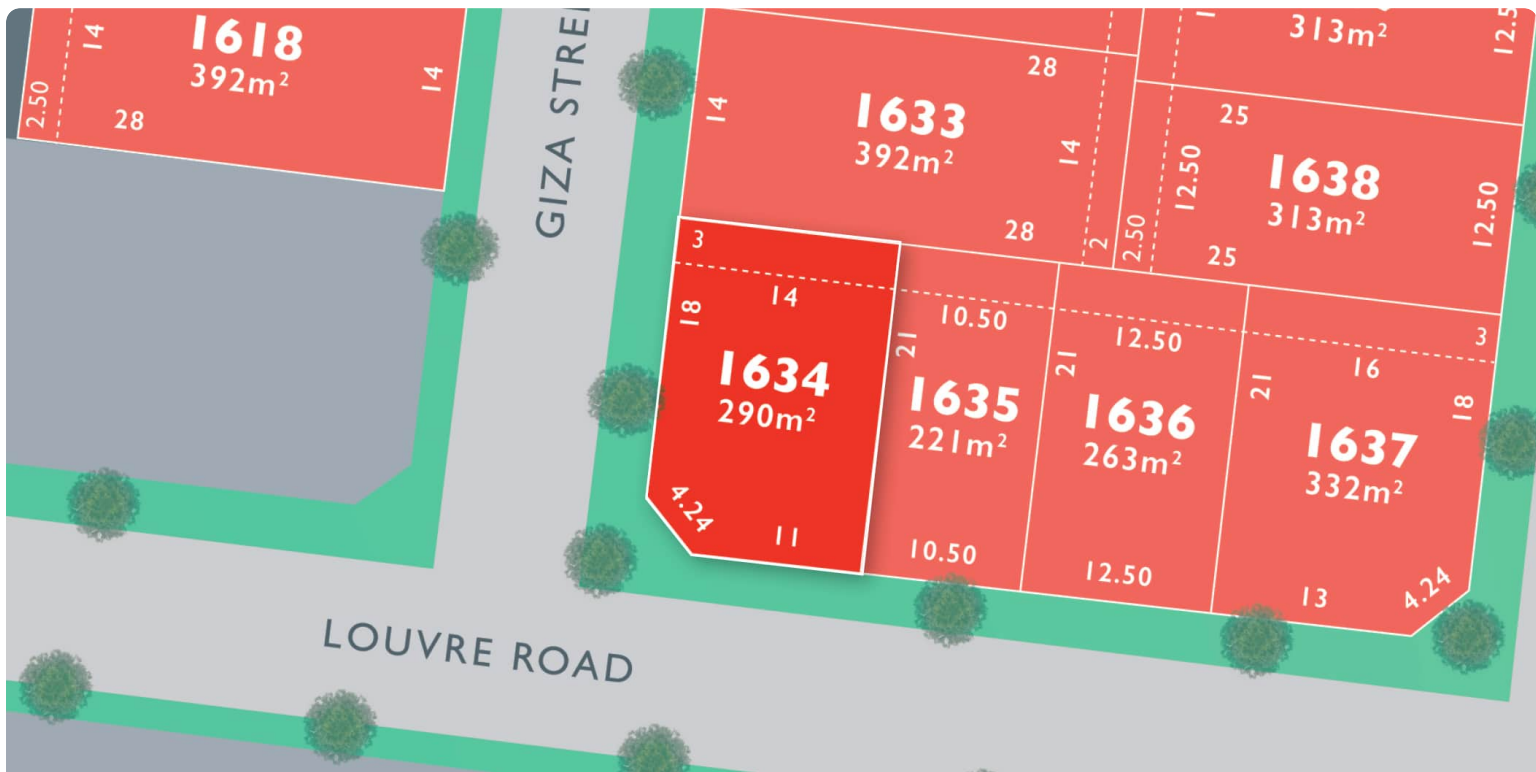

MONUMENT

LOT 1634 Louvre Release A

AREA: 290m²
FRONTAGE: 11m
DEPTH: 21.00m

Call 1300 040 563
Visit Our Sales Suite 7 Days 11AM TO 5PM.
1392 PLUMPTON RD, PLUMPTON
monumentplumpton.com.au

Resi Ventures **red23**
Creating Prosperity