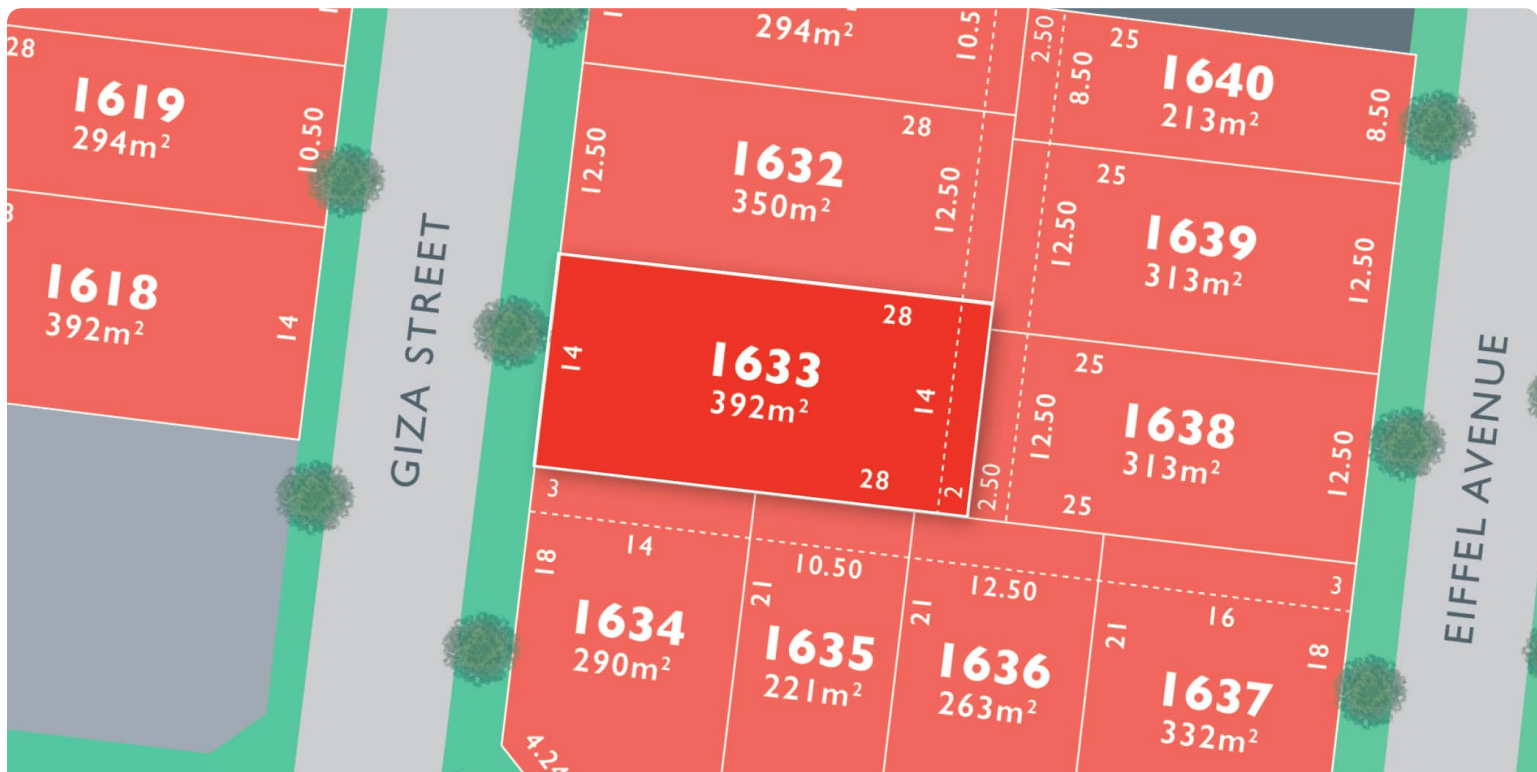

MONUMENT

LOT 1633 Louvre Release A

AREA: 392m²
FRONTAGE: 14m
DEPTH: 28.00m

Call 1300 040 563
Visit Our Sales Suite 7 Days 11AM TO 5PM.
1392 PLUMPTON RD, PLUMPTON
monumentplumpton.com.au

Resi Ventures **red23**
Creating Prosperity