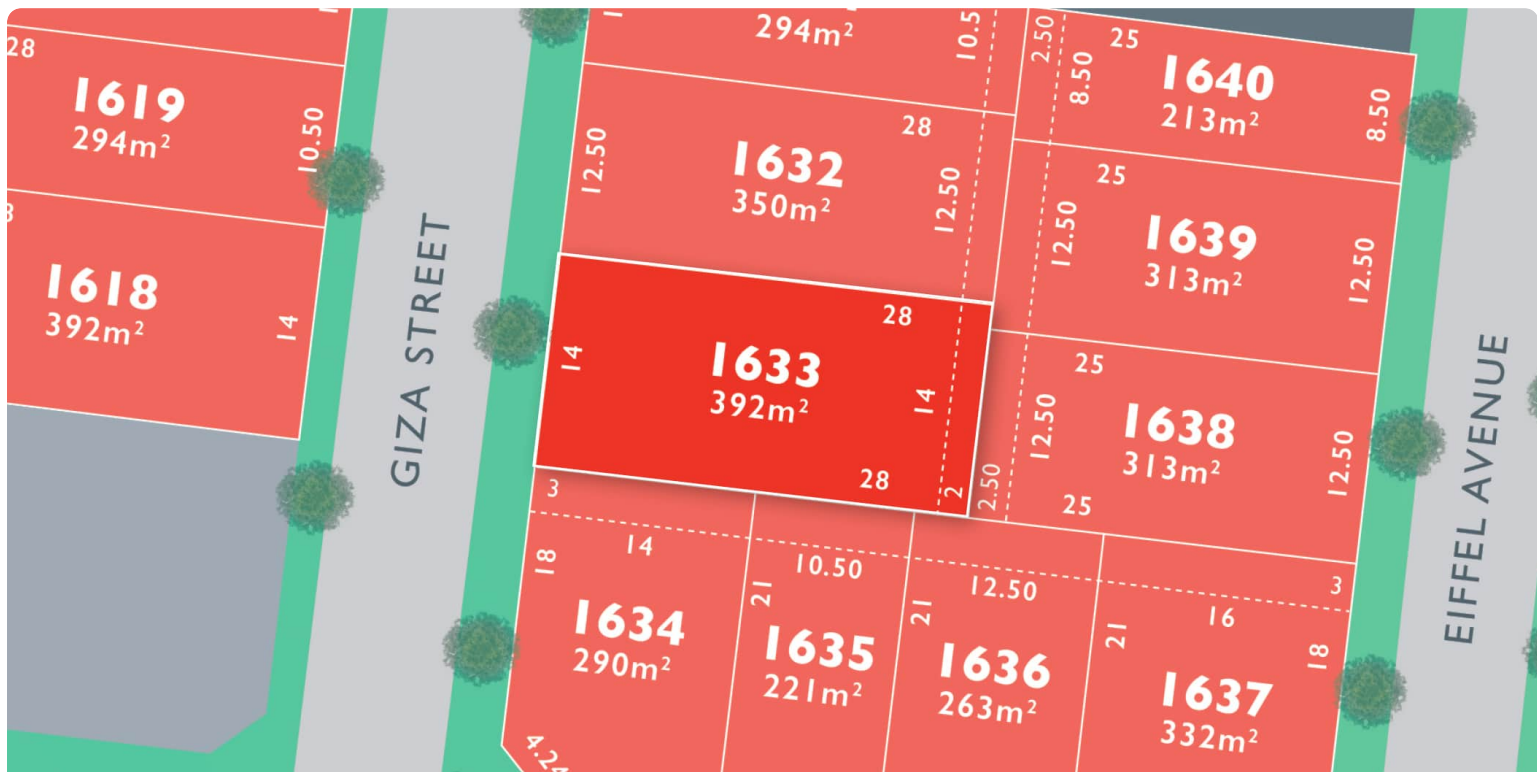

MONUMENT

LOT 1633 Louvre Release A

AREA: 392m²
FRONTAGE: 14m
DEPTH: 28.00m

Call 1300 040 563
Visit Our Sales Suite Sales Office Temporarily Closed
1392 PLUMPTON RD, PLUMPTON
monumentplumpton.com.au

Resi Ventures **red23**
Creating Prosperity