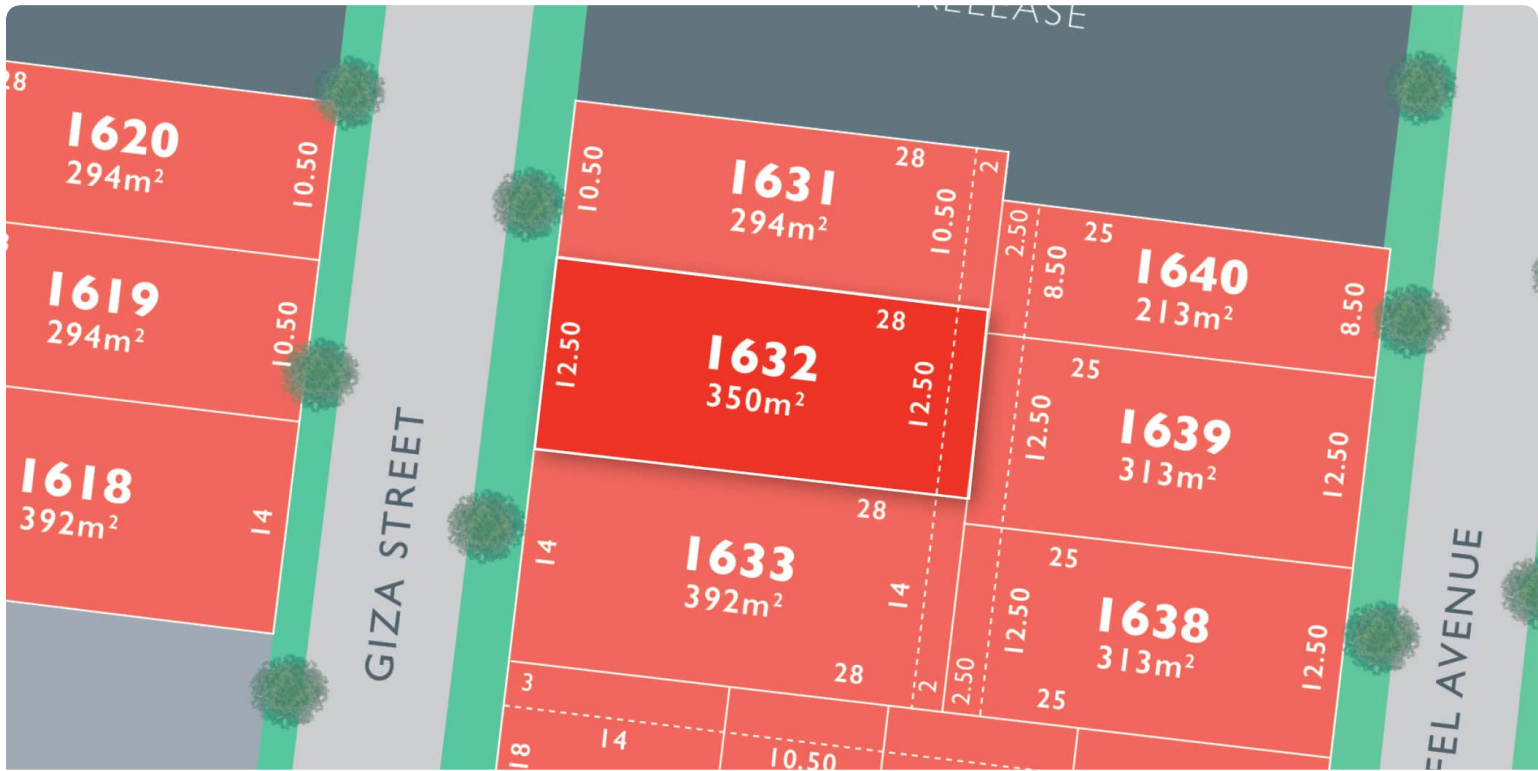

MONUMENT

LOT 1632 Louvre Release A

AREA: 350m²
FRONTAGE: 12.5m
DEPTH: 28.00m

Call 1300 040 563
Visit Our Sales Suite 7 Days 11AM TO 5PM.
1392 PLUMPTON RD, PLUMPTON
monumentplumpton.com.au

Resi Ventures **red23**
Creating Prosperity