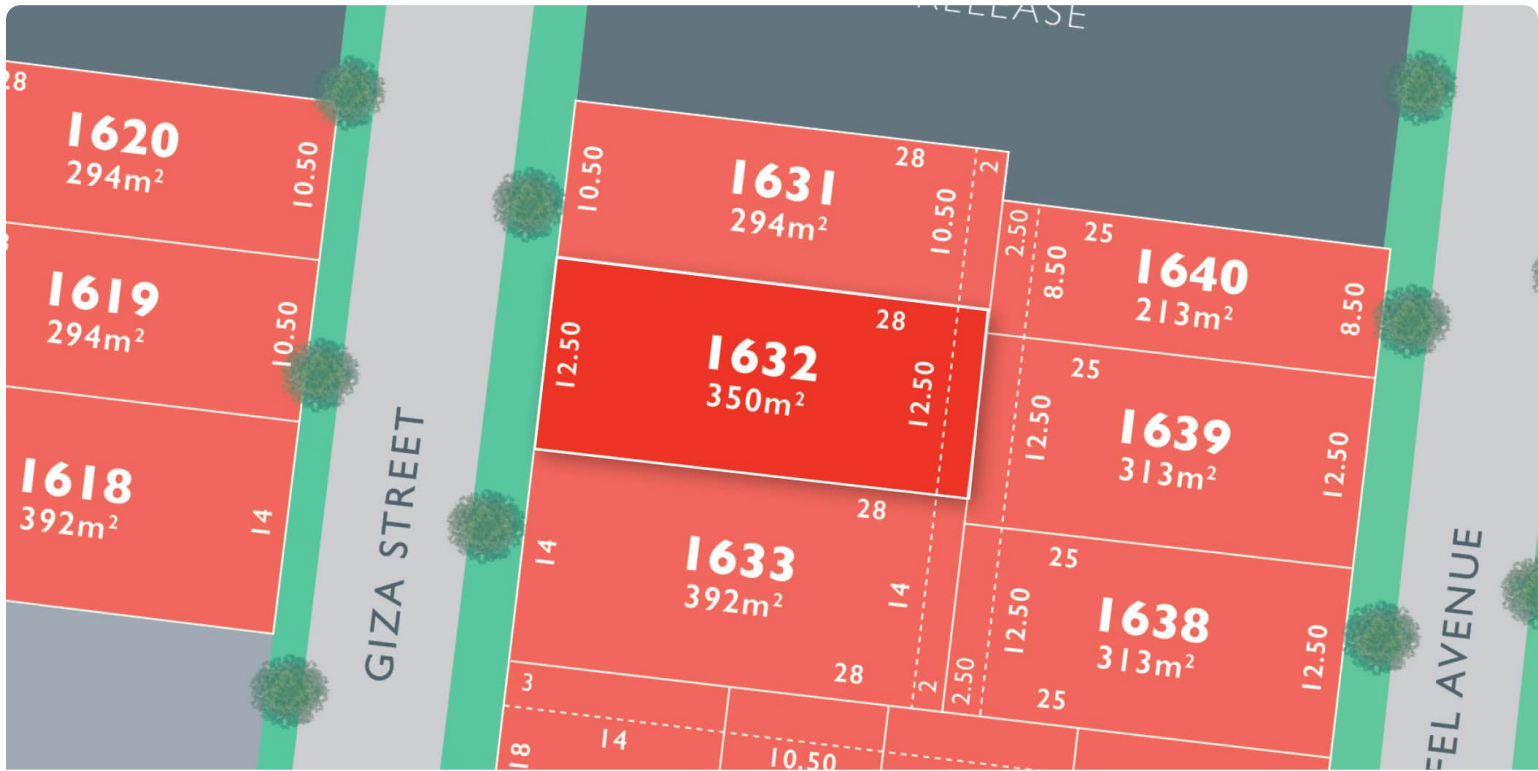

MONUMENT

LOT 1632 Louvre Release A

AREA: 350m²
FRONTAGE: 12.5m
DEPTH: 28.00m

Call 1300 040 563
Visit Our Sales Suite Sales Office Temporarily Closed
1392 PLUMPTON RD, PLUMPTON
monumentplumpton.com.au

Resi Ventures **red23**
Creating Prosperity