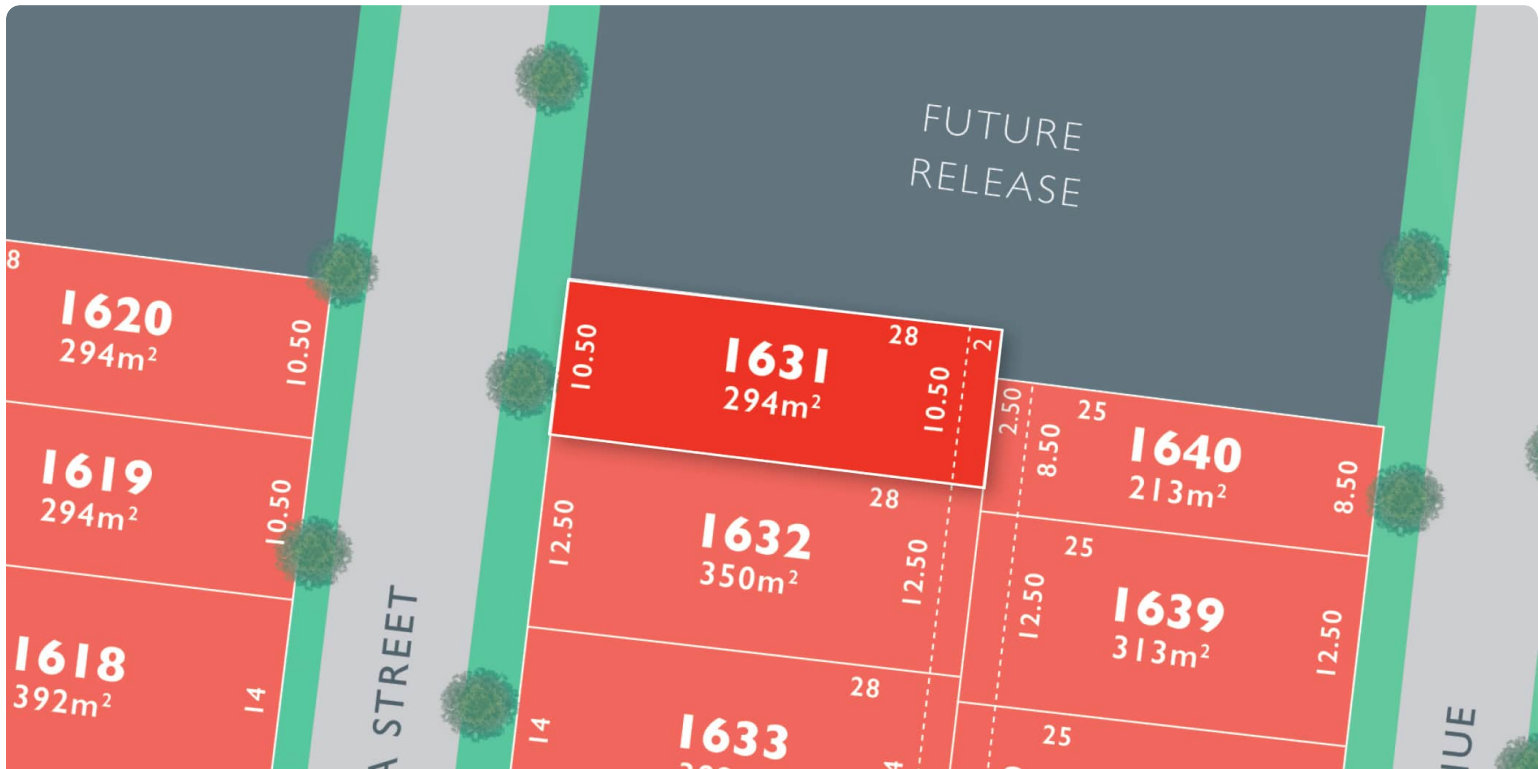

# MONUMENT

## LOT 1631 Louvre Release A

AREA: 294m<sup>2</sup>  
FRONTAGE: 10.5m  
DEPTH: 28.00m

Call 1300 040 563  
Visit Our Sales Suite 7 Days 11AM TO 5PM.  
1392 PLUMPTON RD, PLUMPTON  
[monumentplumpton.com.au](http://monumentplumpton.com.au)