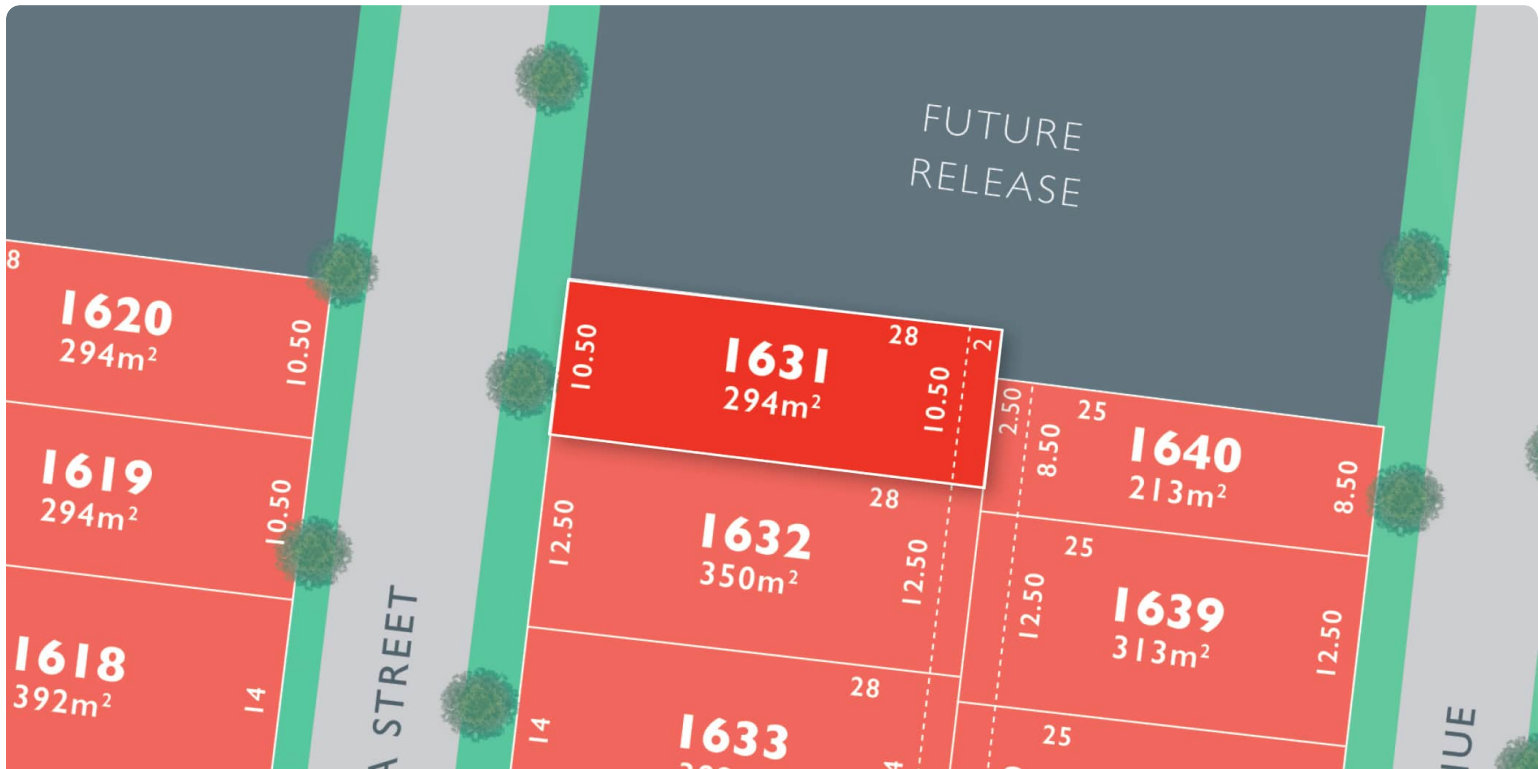

# MONUMENT

## LOT 1631 Louvre Release A

AREA: 294m<sup>2</sup>  
FRONTAGE: 10.5m  
DEPTH: 28.00m

Call 1300 040 563  
Visit Our Sales Suite Sales Office Temporarily Closed  
1392 PLUMPTON RD, PLUMPTON  
[monumentplumpton.com.au](http://monumentplumpton.com.au)