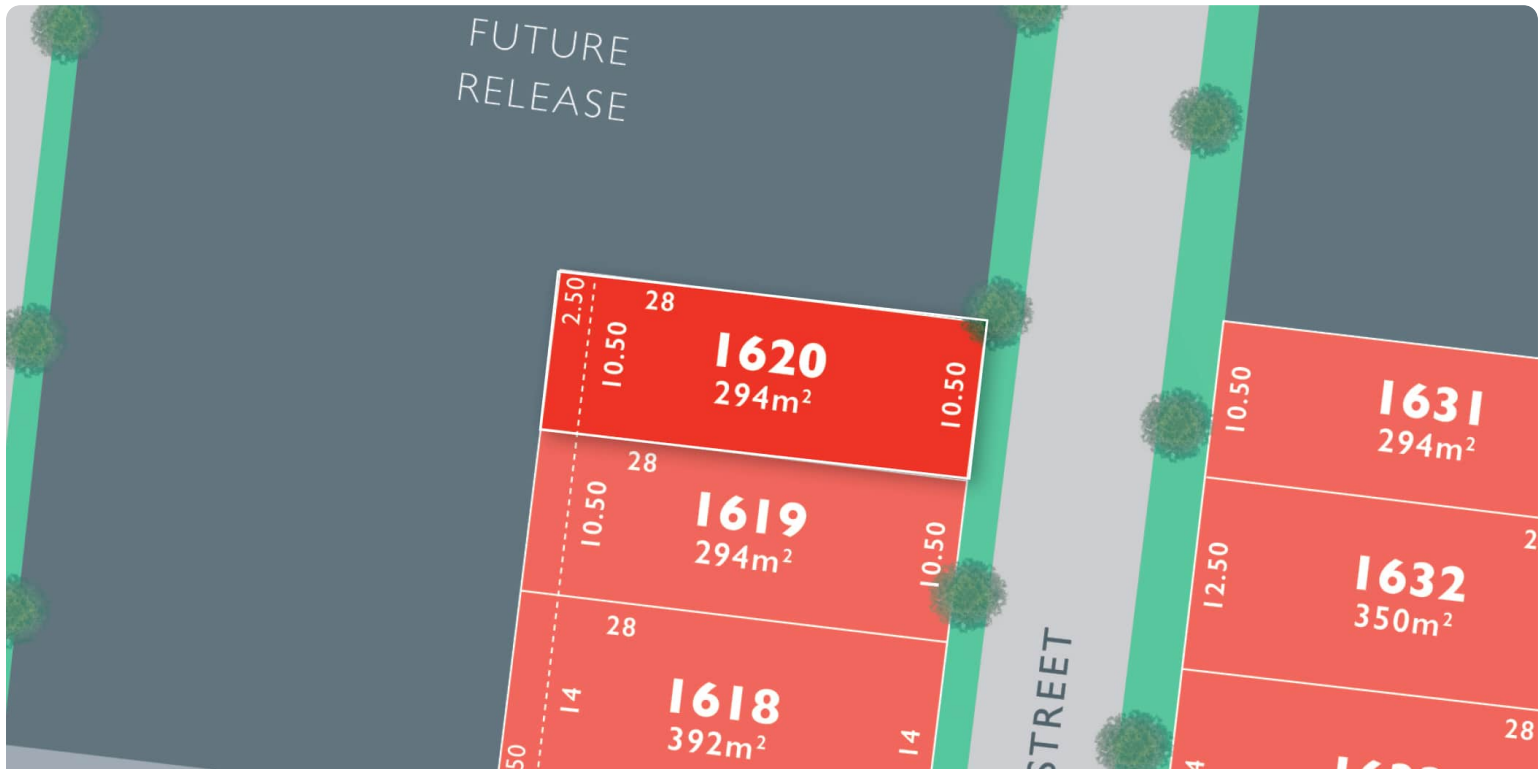

MONUMENT

LOT 1620 Louvre Release A

AREA: 294m²
FRONTAGE: 10.5m
DEPTH: 28.00m

Call 1300 040 563
Visit Our Sales Suite Sales Office Temporarily Closed
1392 PLUMPTON RD, PLUMPTON
monumentplumpton.com.au

Resi Ventures **red23**
Creating Prosperity