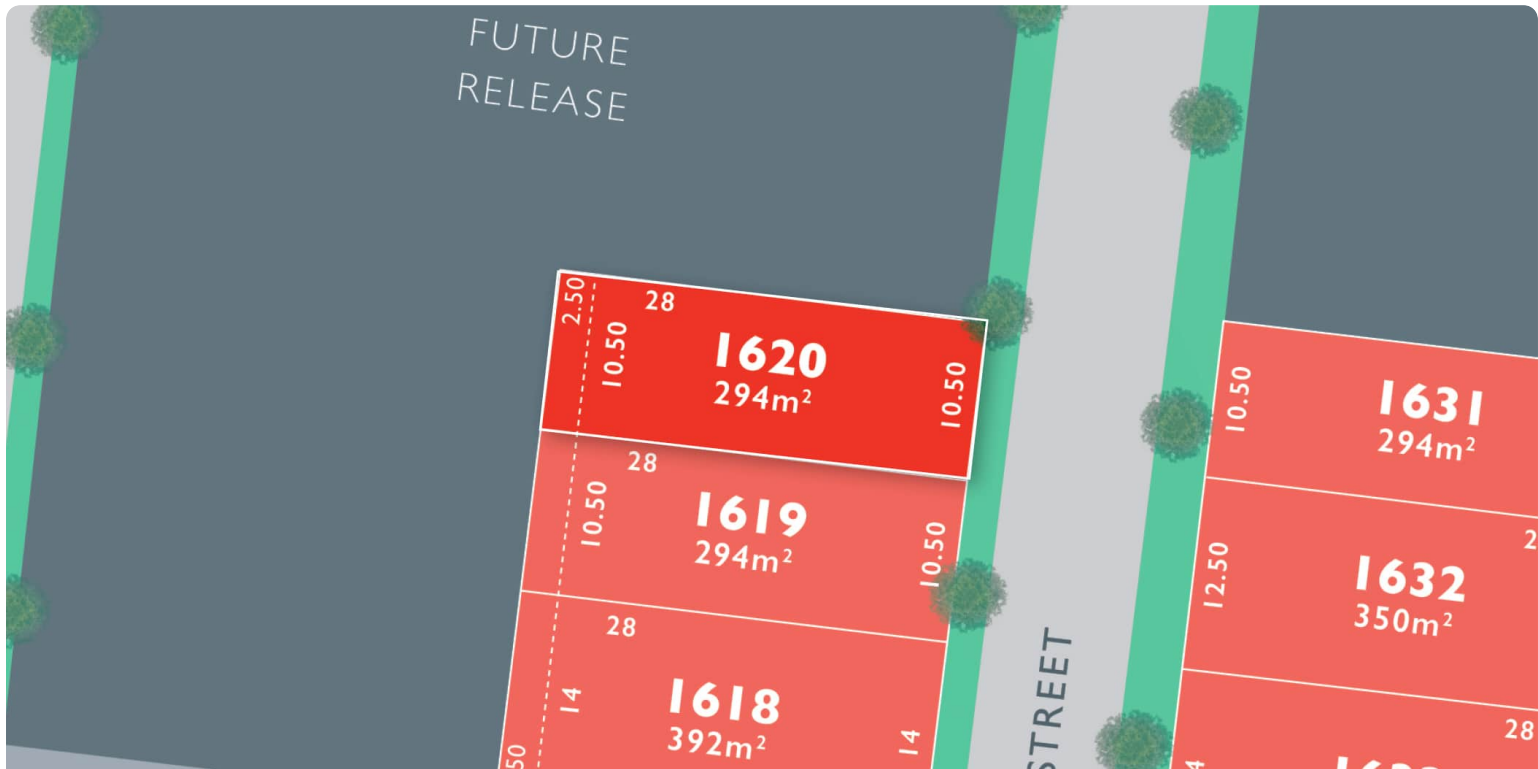

MONUMENT

LOT 1620 Louvre Release A

AREA: 294m²
FRONTAGE: 10.5m
DEPTH: 28.00m

Call 1300 040 563
Visit Our Sales Suite 7 Days 11AM TO 5PM.
1392 PLUMPTON RD, PLUMPTON
monumentplumpton.com.au

Resi Ventures **red23**
Creating Prosperity