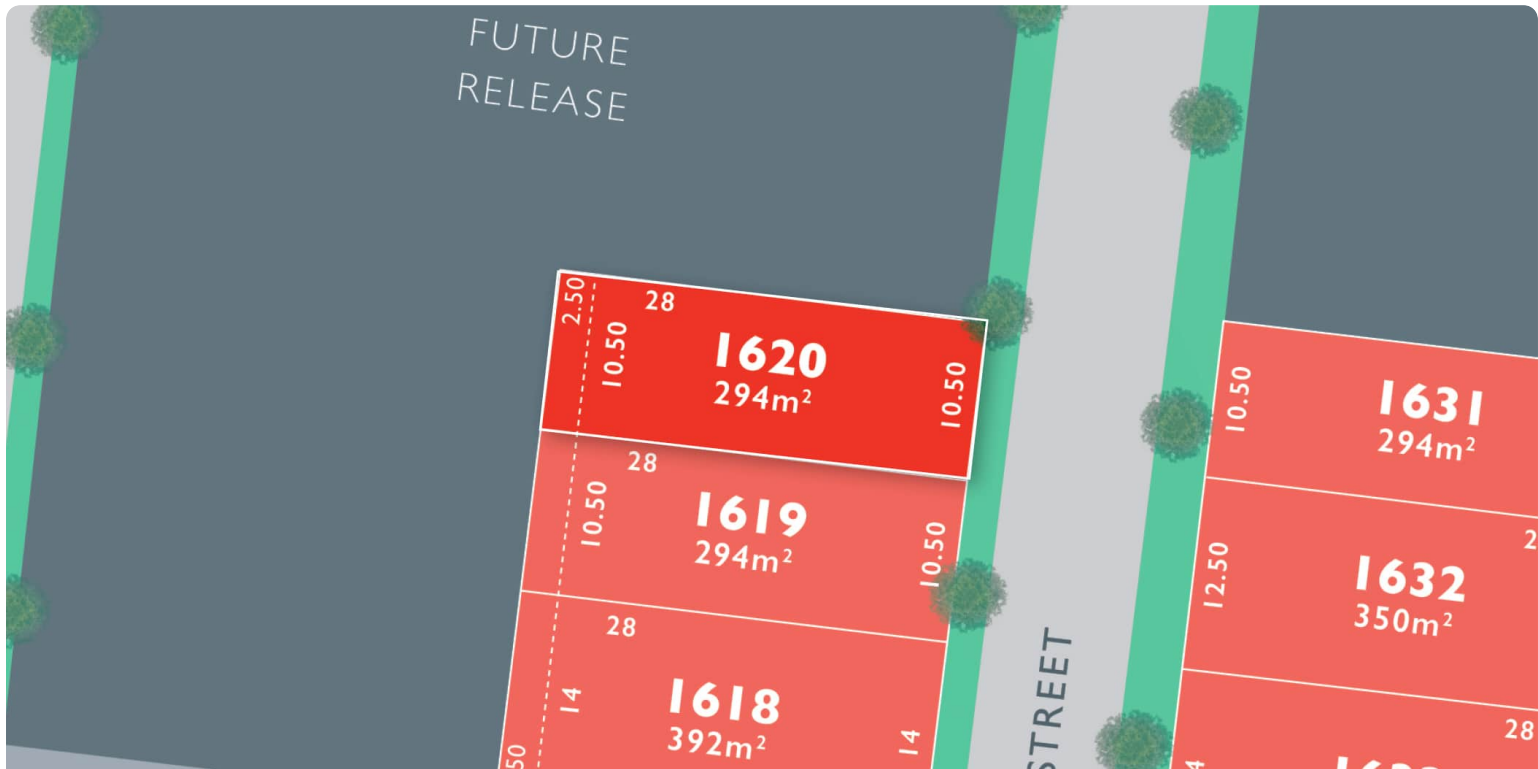

# MONUMENT

## LOT 1620 Louvre Release A

AREA: 294m<sup>2</sup>  
FRONTAGE: 10.5m  
DEPTH: 28.00m

Call 1300 040 563  
Visit Our Sales Suite Sales Office Temporarily Closed  
1392 PLUMPTON RD, PLUMPTON  
[monumentplumpton.com.au](http://monumentplumpton.com.au)