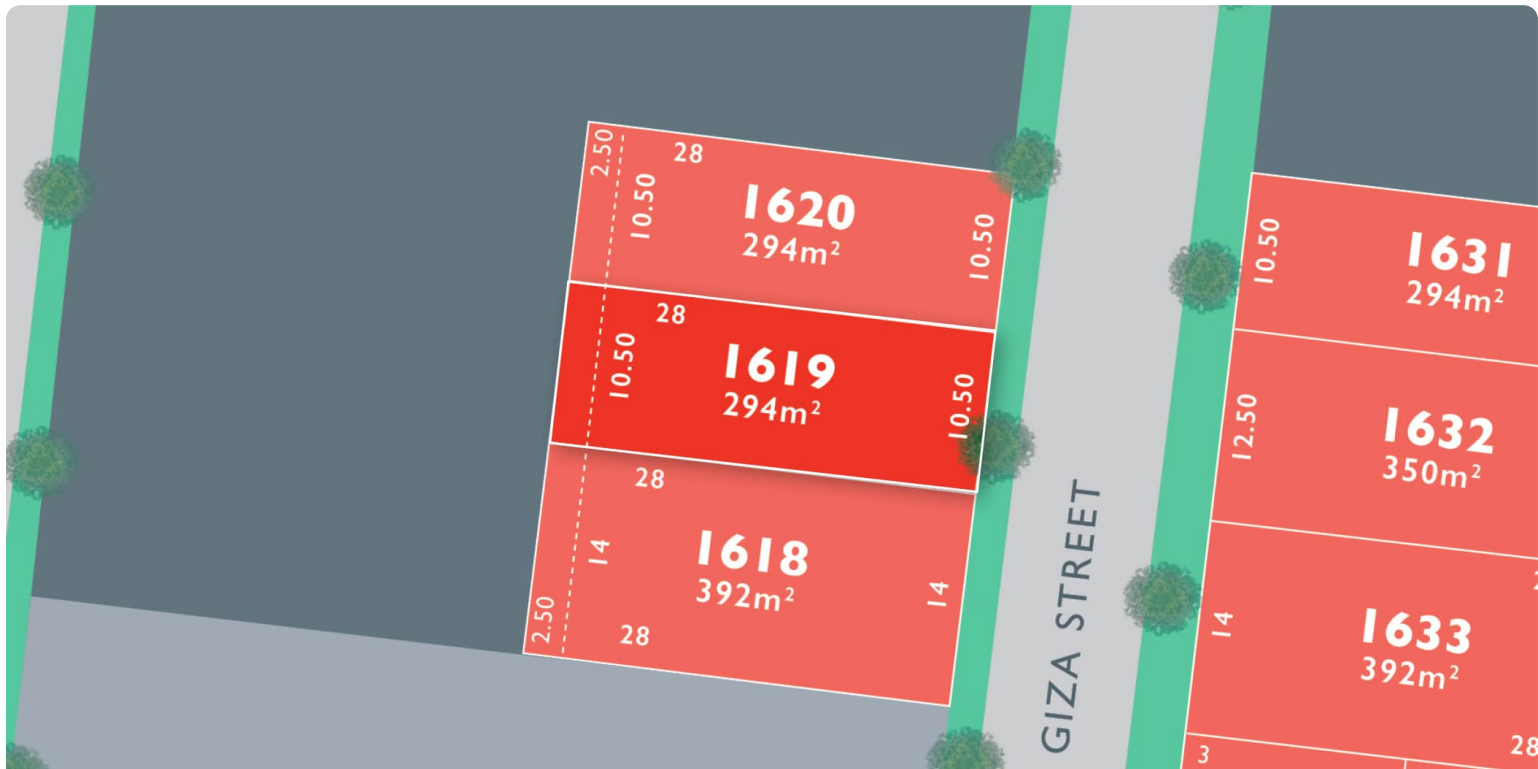

MONUMENT

LOT 1619 Louvre Release A

AREA: 294m²
FRONTAGE: 10.5m
DEPTH: 28.00m

Call 1300 040 563
Visit Our Sales Suite 7 Days 11AM TO 5PM.
1392 PLUMPTON RD, PLUMPTON
monumentplumpton.com.au

Resi Ventures **red23**
Creating Prosperity