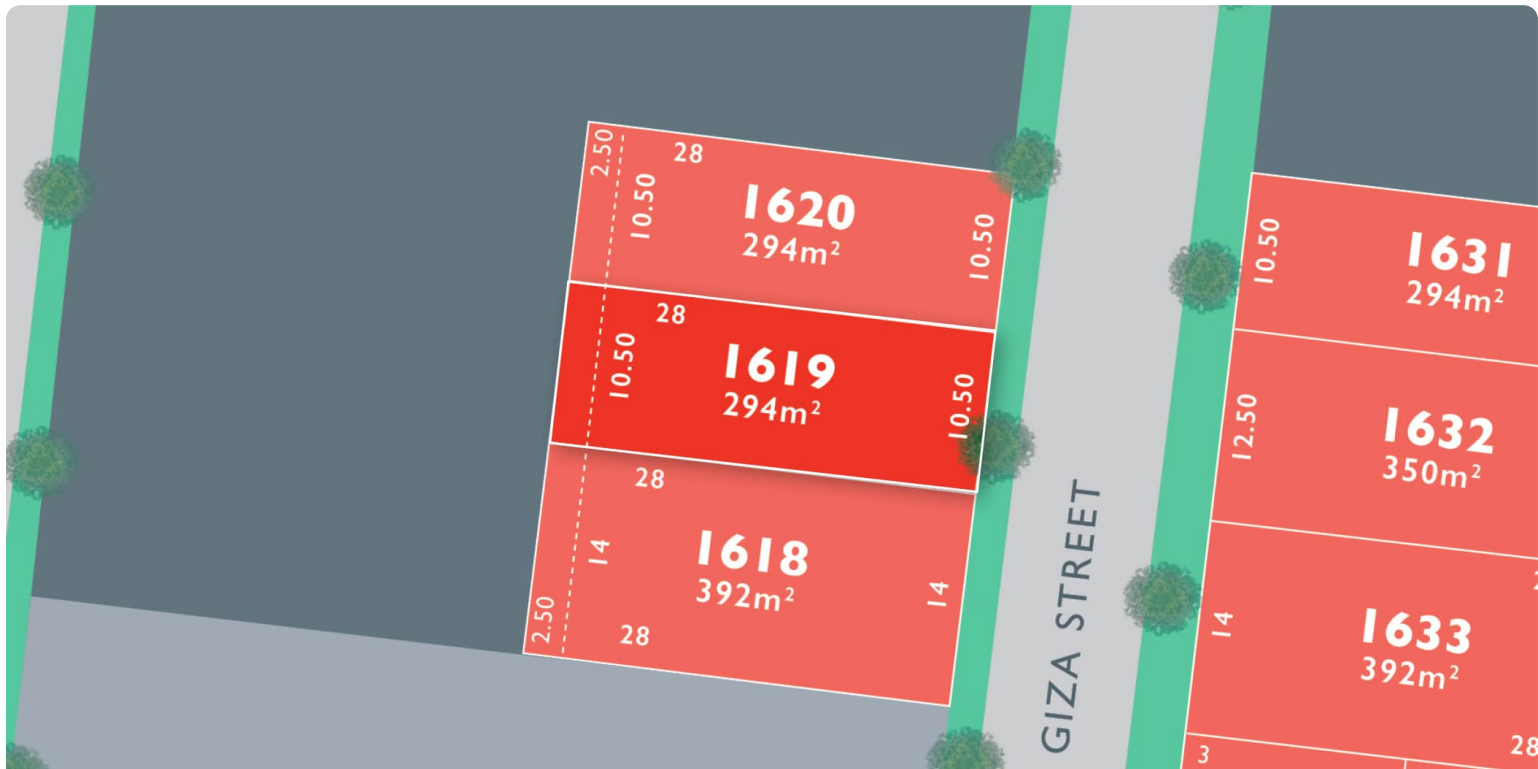

# MONUMENT

## LOT 1619 Louvre Release A

AREA: 294m<sup>2</sup>  
FRONTAGE: 10.5m  
DEPTH: 28.00m

Call 1300 040 563  
Visit Our Sales Suite Sales Office Temporarily Closed  
1392 PLUMPTON RD, PLUMPTON  
[monumentplumpton.com.au](http://monumentplumpton.com.au)