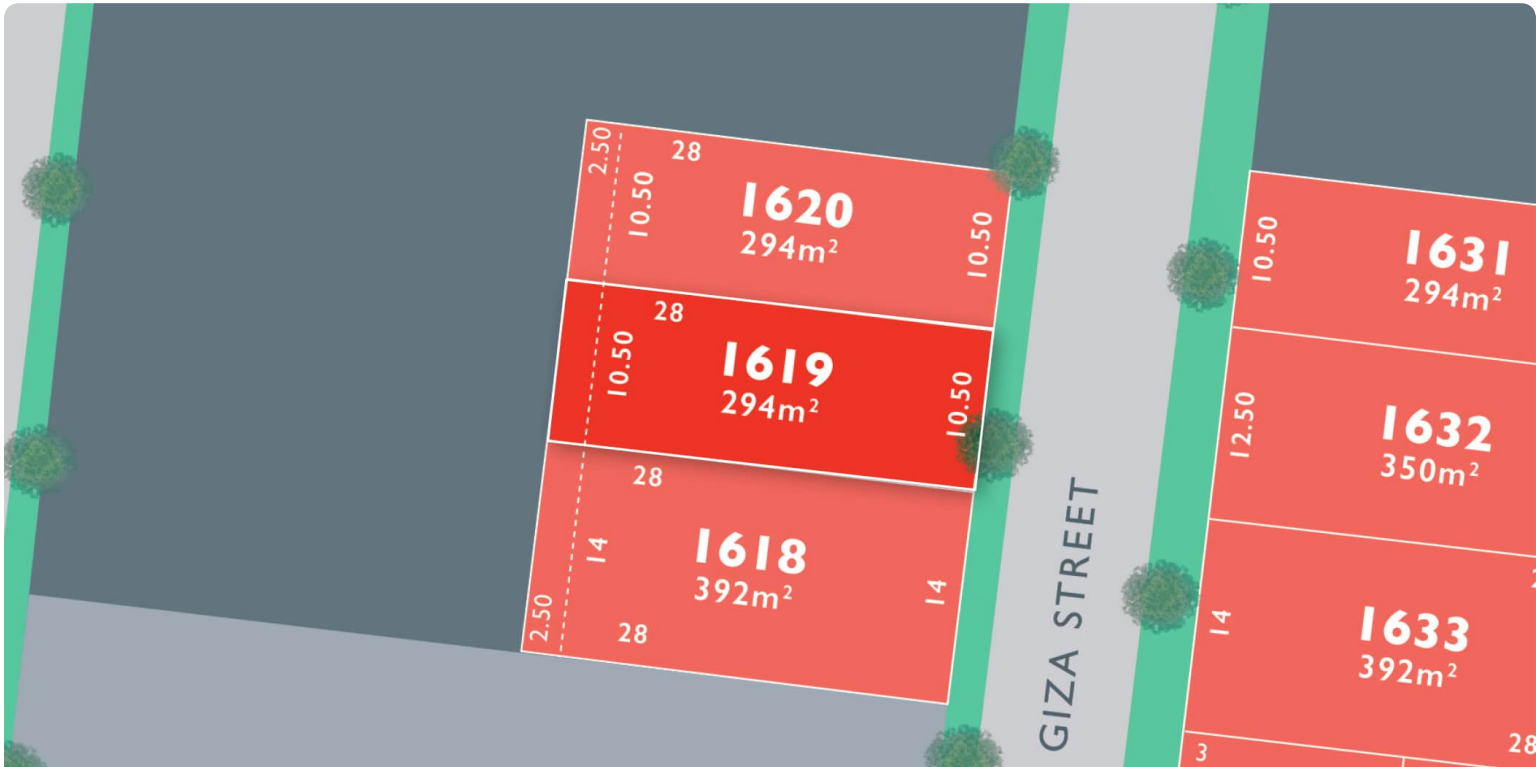

MONUMENT

LOT 1619 Louvre Release A

AREA: 294m²
FRONTAGE: 10.5m
DEPTH: 28.00m

Call 1300 040 563
Visit Our Sales Suite Sales Office Temporarily Closed
1392 PLUMPTON RD, PLUMPTON
monumentplumpton.com.au

Resi Ventures **red23**
Creating Prosperity