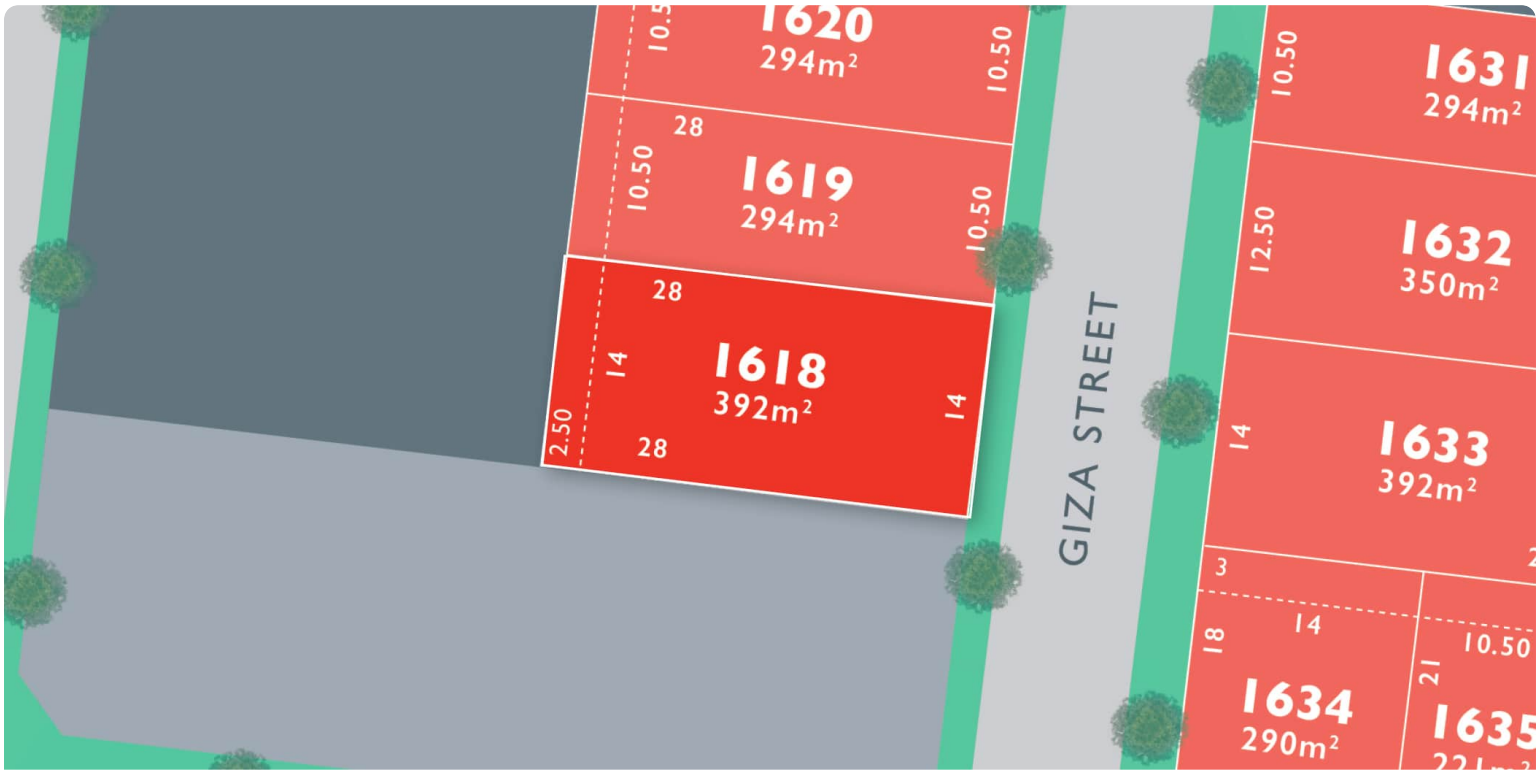

MONUMENT

LOT 1618 Louvre Release A

AREA: 392m²
FRONTAGE: 14m
DEPTH: 28.00m

Call 1300 040 563
Visit Our Sales Suite 7 Days 11AM TO 5PM.
1392 PLUMPTON RD, PLUMPTON
monumentplumpton.com.au

Resi Ventures **red23**
Creating Prosperity