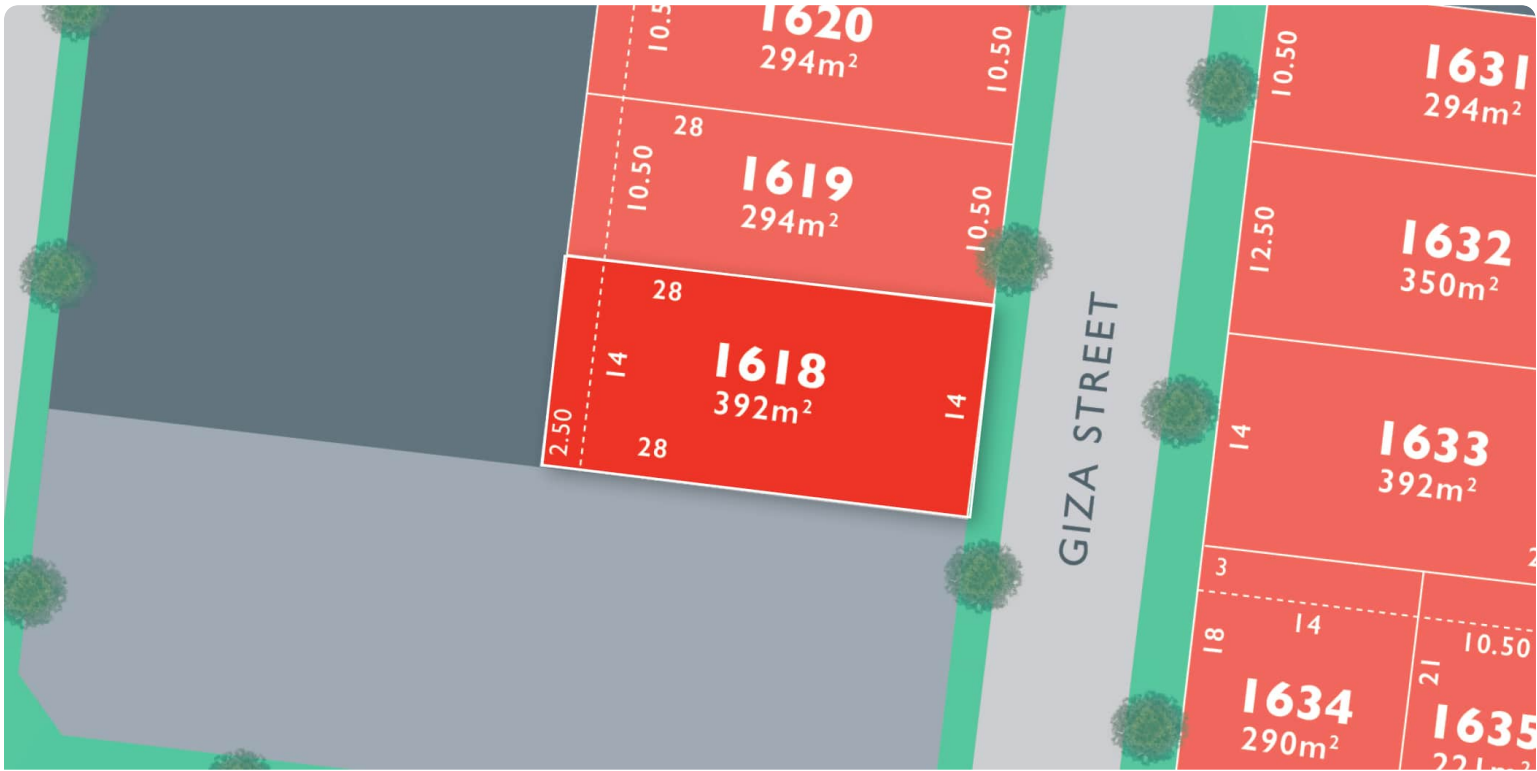

MONUMENT

LOT 1618 Louvre Release A

AREA: 392m²
FRONTAGE: 14m
DEPTH: 28.00m

Call 1300 040 563
Visit Our Sales Suite Sales Office Temporarily Closed
1392 PLUMPTON RD, PLUMPTON
monumentplumpton.com.au

Resi Ventures **red23**
Creating Prosperity