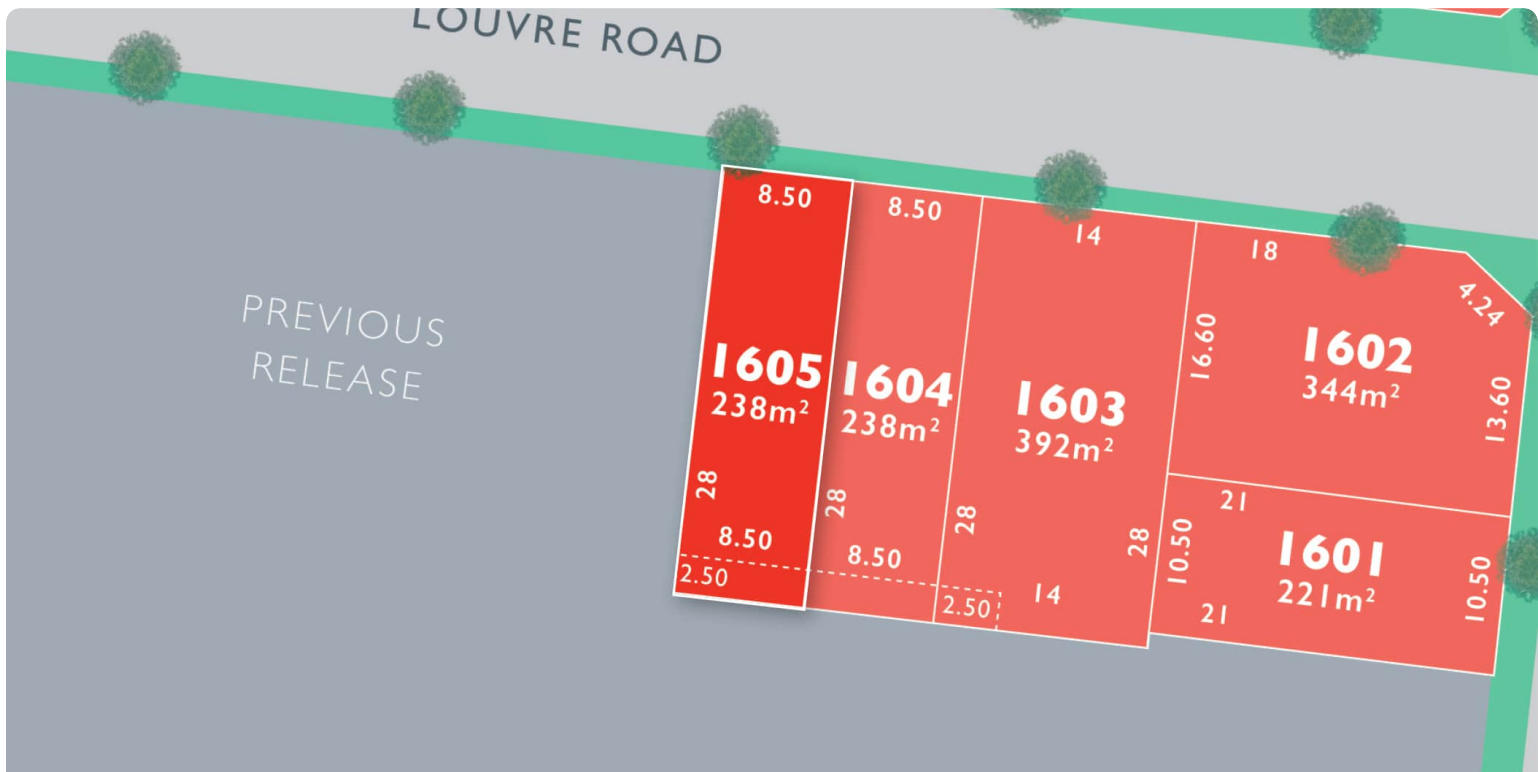

MONUMENT

LOT 1605 Louvre Release A

AREA: 238m²
FRONTAGE: 8.5m
DEPTH: 28.00m

Call 1300 040 563
Visit Our Sales Suite Sales Office Temporarily Closed
1392 PLUMPTON RD, PLUMPTON
monumentplumpton.com.au

Resi Ventures **red23**
Creating Prosperity