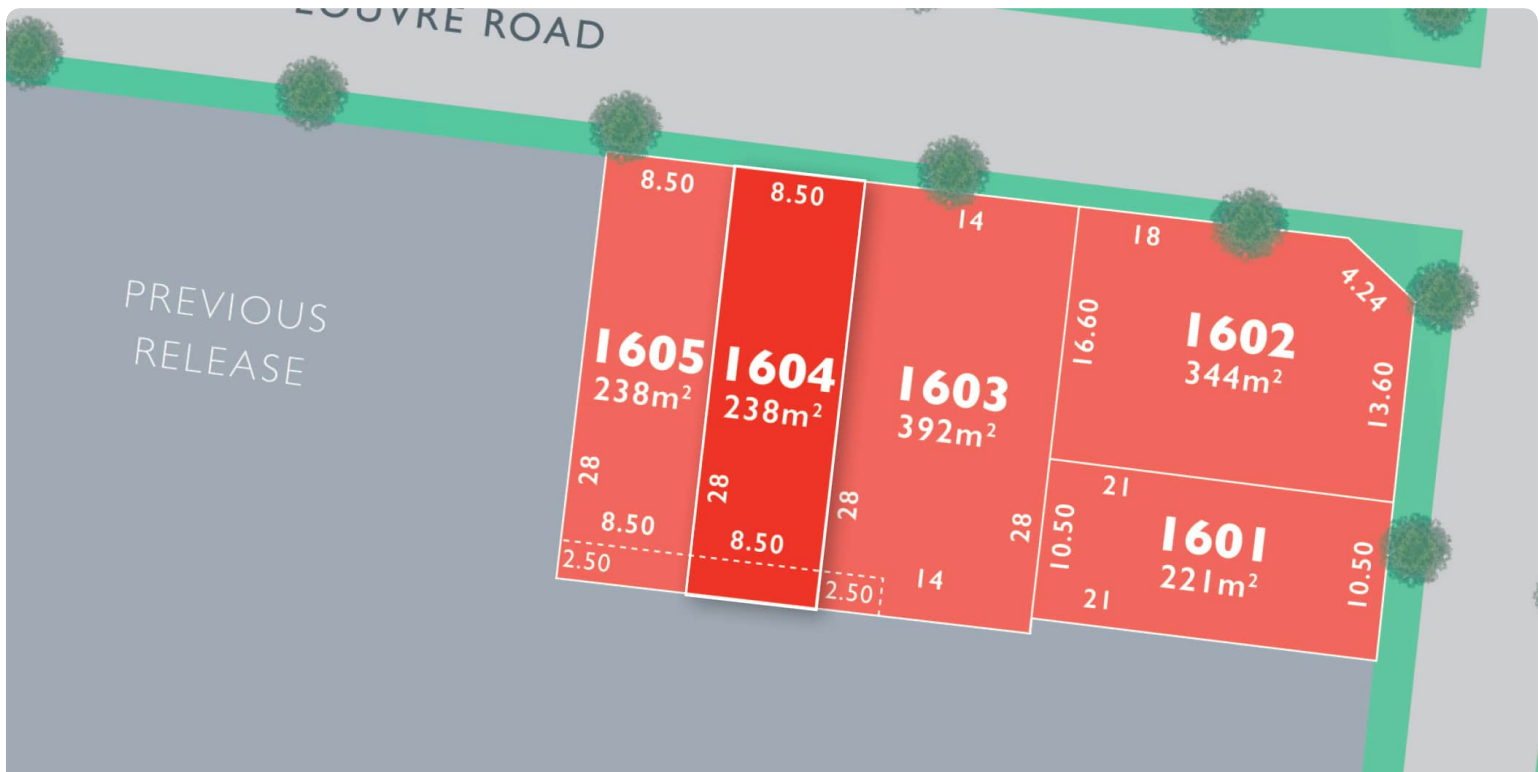

MONUMENT

LOT 1604 Louvre Release A

AREA: 238m²
FRONTAGE: 8.5m
DEPTH: 28.00m

Call 1300 040 563
Visit Our Sales Suite 7 Days 11AM TO 5PM.
1392 PLUMPTON RD, PLUMPTON
monumentplumpton.com.au

Resi Ventures **red23**
Creating Prosperity