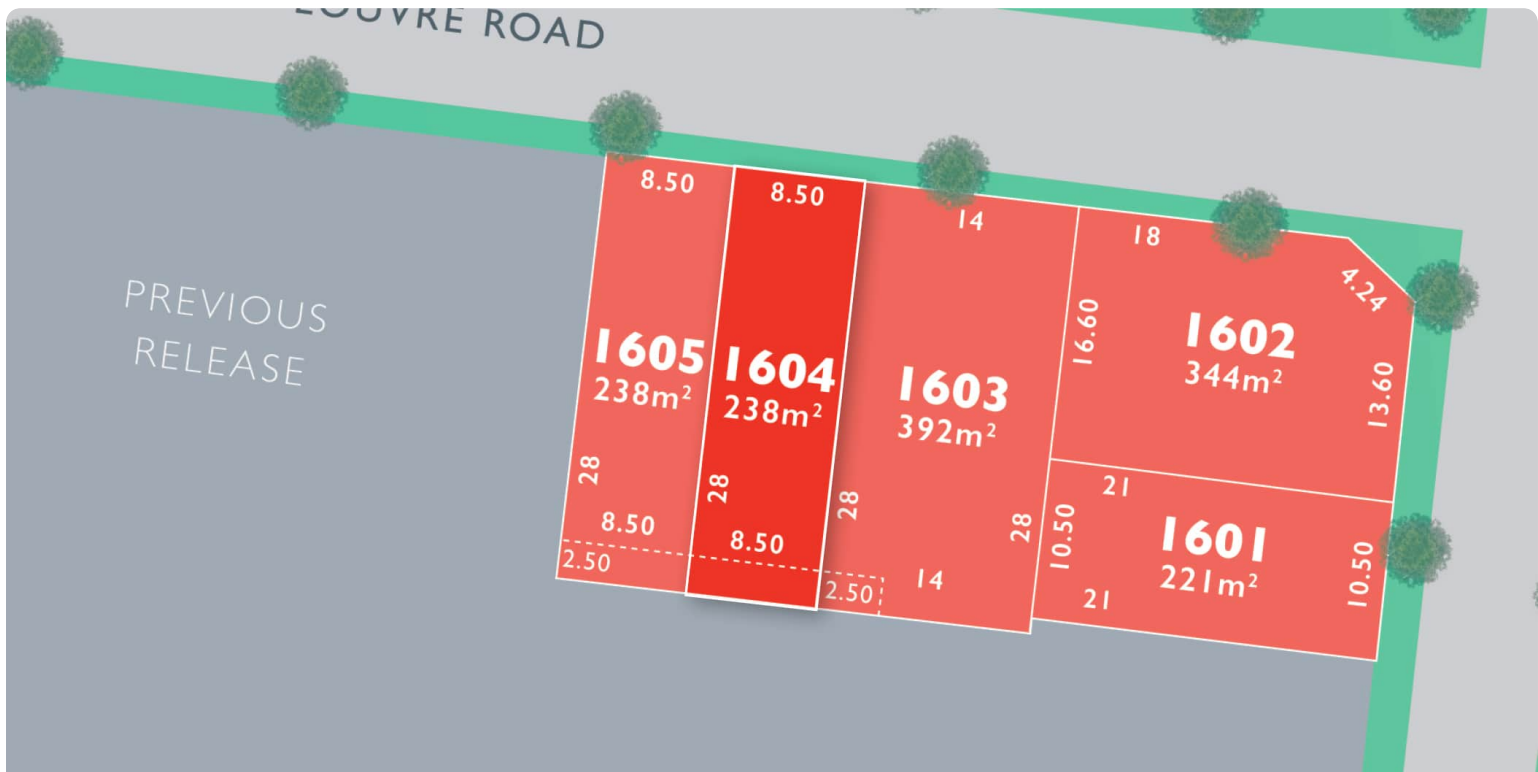

MONUMENT

LOT 1604

Louvre Release A

AREA: 238m²
 FRONTAGE: 8.5m
 DEPTH: 28.00m

Call 1300 040 563
 Visit Our Sales Suite Sales Office Temporarily Closed
 1392 PLUMPTON RD, PLUMPTON
monumentplumpton.com.au

Resi Ventures **red23**
 Creating Prosperity