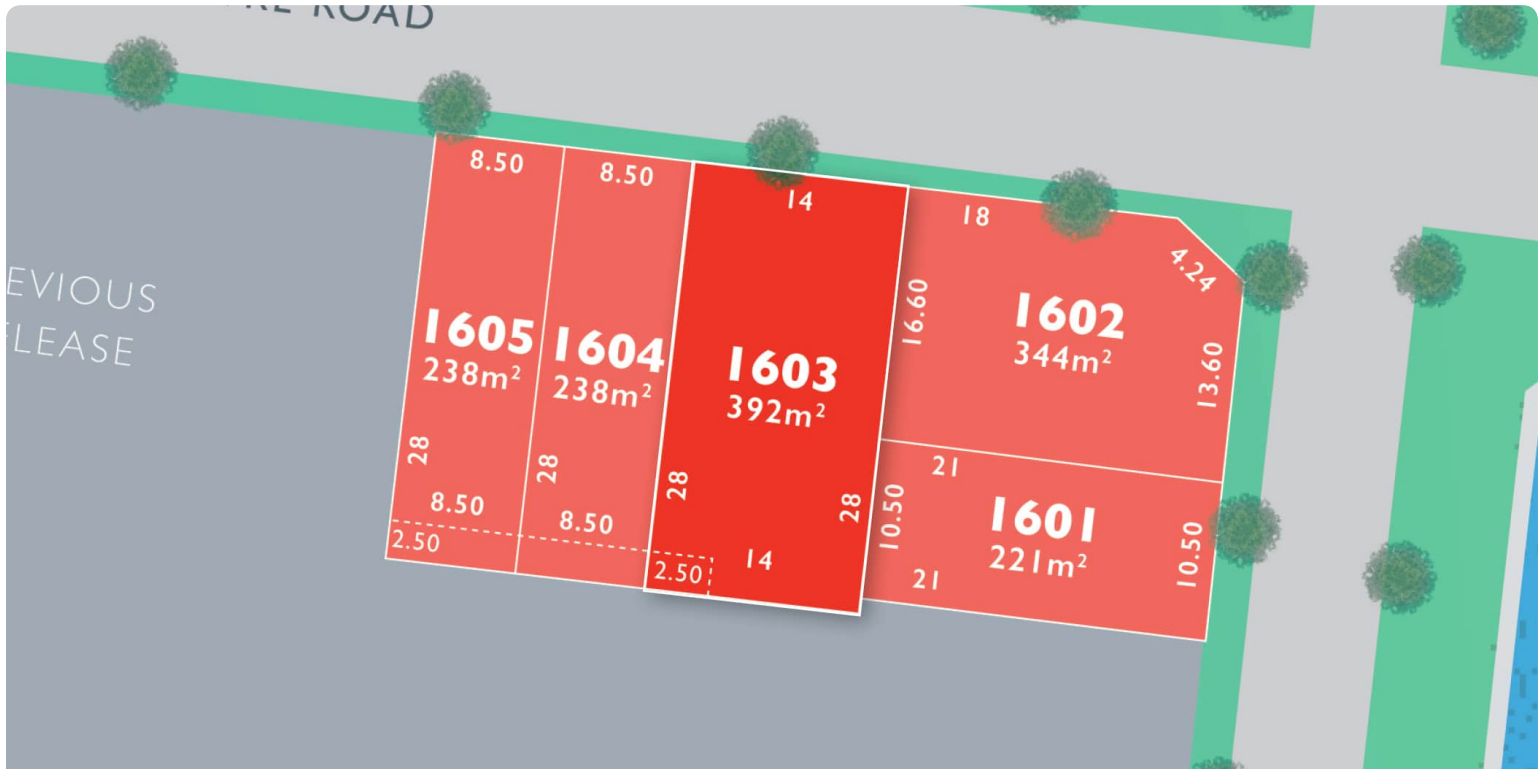

MONUMENT

LOT 1603 Louvre Release A

AREA: 392m²
FRONTAGE: 14m
DEPTH: 28.00m

Call 1300 040 563
Visit Our Sales Suite Sales Office Temporarily Closed
1392 PLUMPTON RD, PLUMPTON
monumentplumpton.com.au

Resi Ventures **red23**
Creating Prosperity