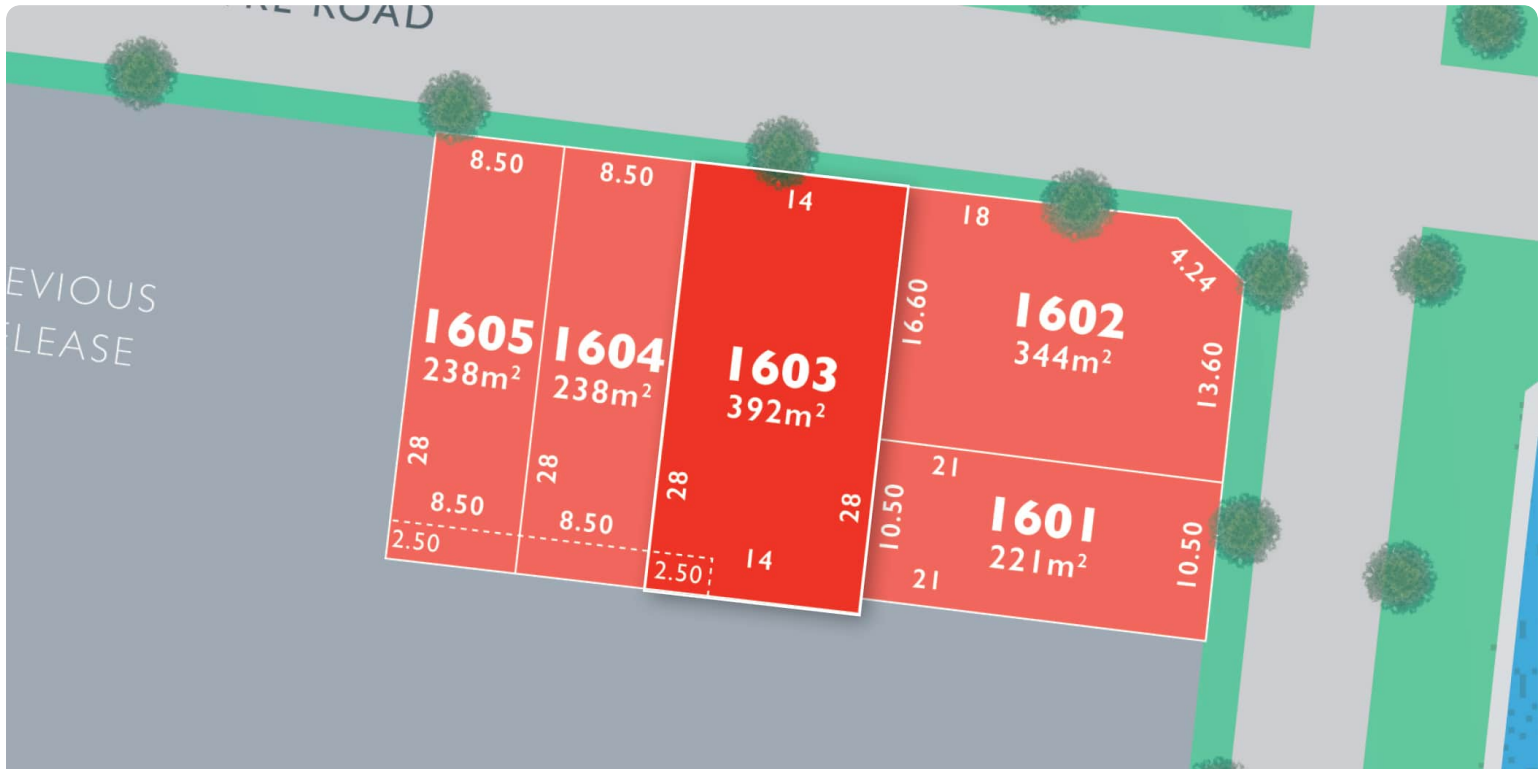

# MONUMENT

## LOT 1603 Louvre Release A

AREA: 392m<sup>2</sup>  
FRONTAGE: 14m  
DEPTH: 28.00m

Call 1300 040 563  
Visit Our Sales Suite 7 Days 11AM TO 5PM.  
1392 PLUMPTON RD, PLUMPTON  
[monumentplumpton.com.au](http://monumentplumpton.com.au)