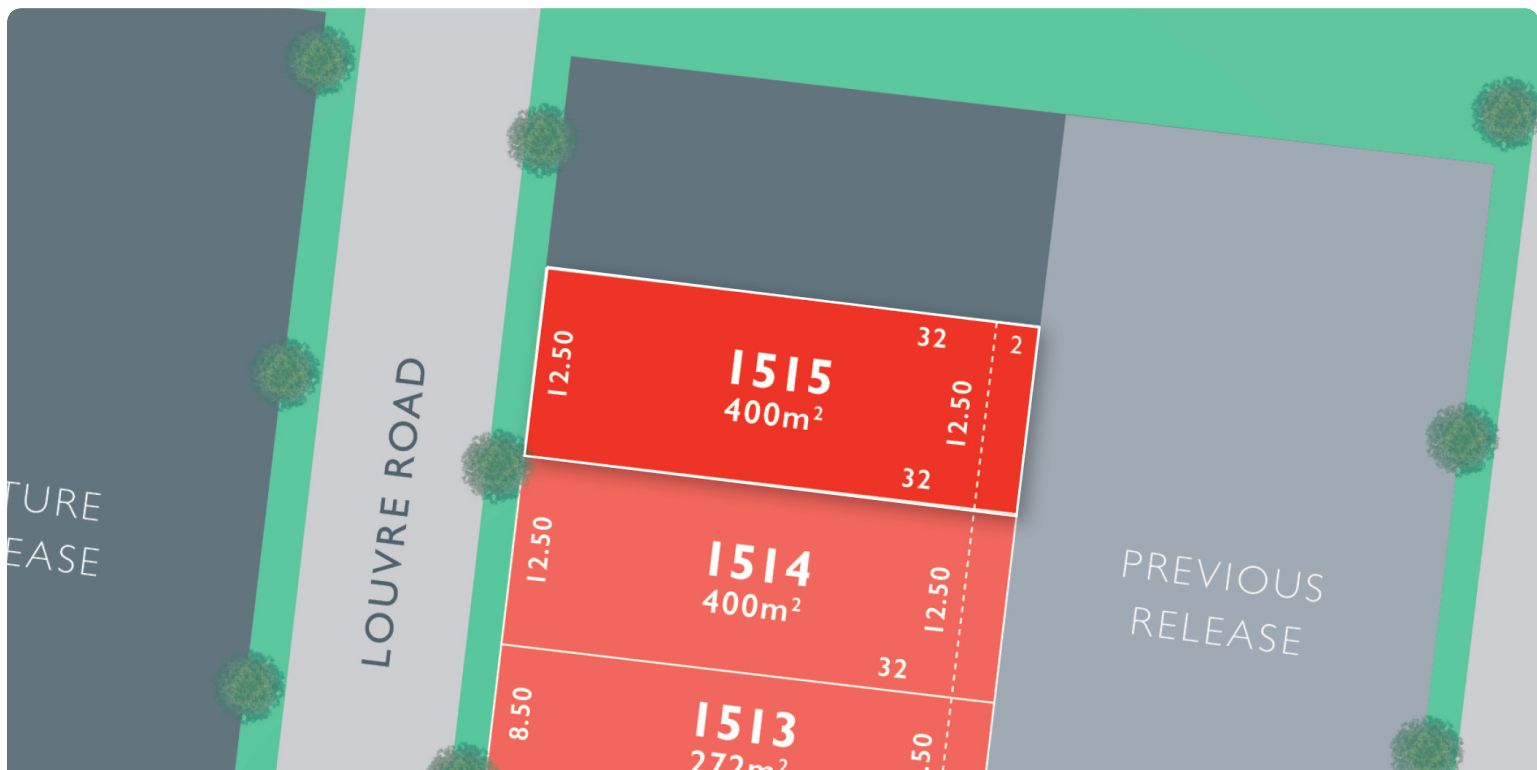

MONUMENT

LOT 1515 Louvre Release 2B

AREA: 400m²
FRONTAGE: 12.5m
DEPTH: 32.00m

Call 1300 040 563
Visit Our Sales Suite 7 Days 11AM TO 5PM.
1392 PLUMPTON RD, PLUMPTON
monumentplumpton.com.au

Resi Ventures **red23**
Creating Prosperity