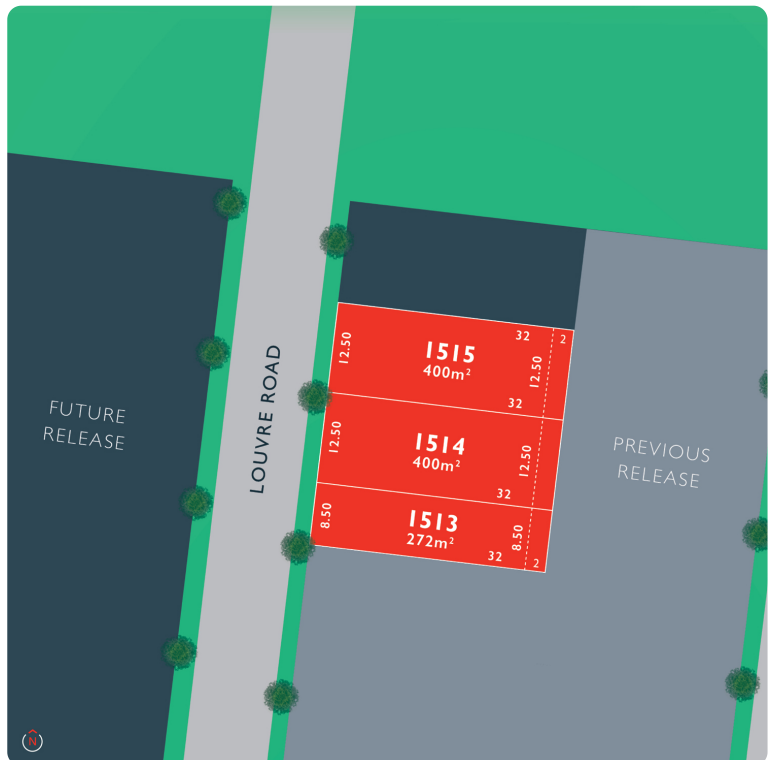

MONUMENT

LOT 1515 Louvre Release 2B

AREA: 400m²
FRONTAGE: 12.5m
DEPTH: 32.00m

Call 1300 040 563
Visit Our Sales Suite 7 Days 11AM TO 5PM.
1392 PLUMPTON RD, PLUMPTON
monumentplumpton.com.au

Resi Ventures **red23**
Creating Prosperity