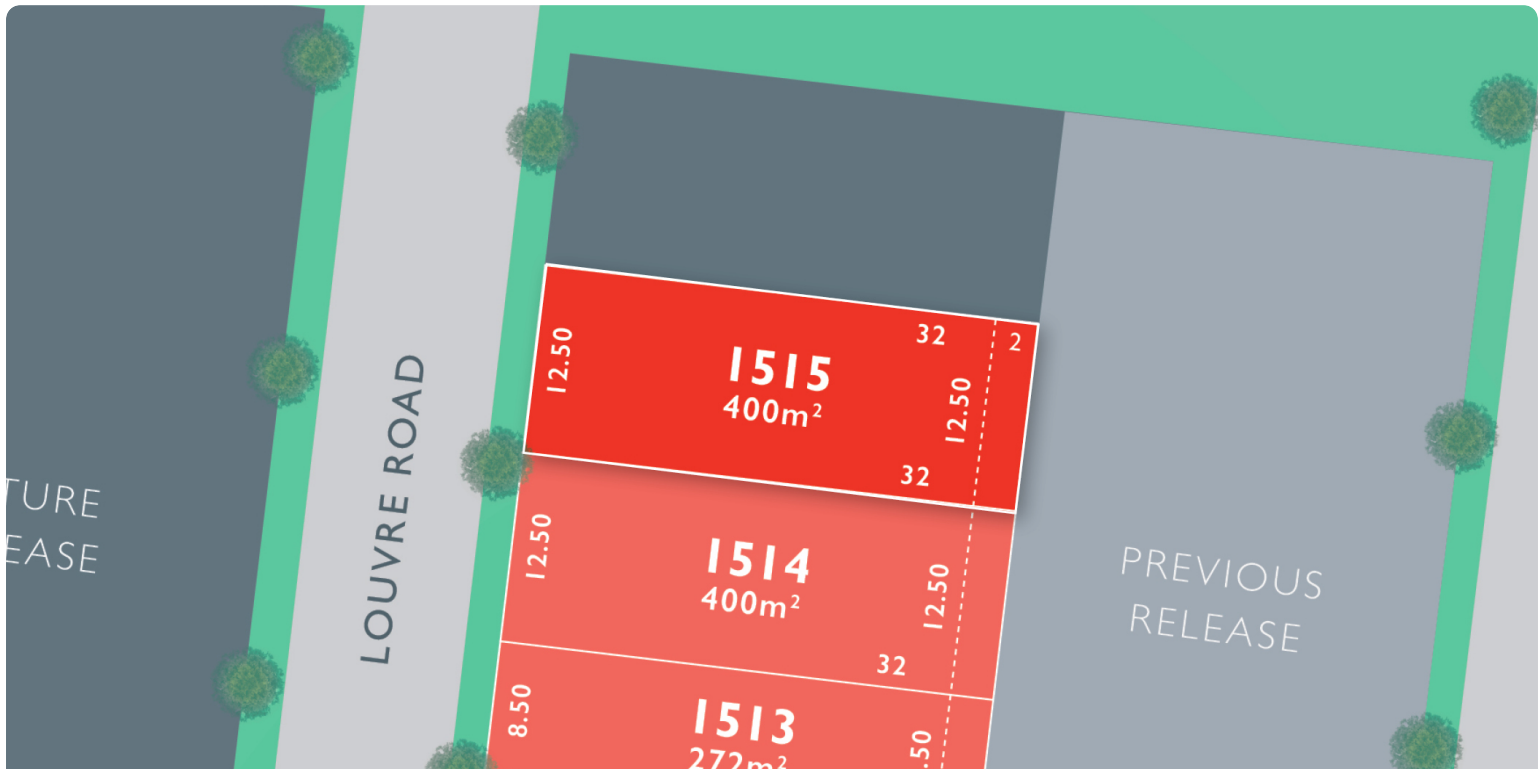

MONUMENT

LOT 1515 Louvre Release 2B

AREA: 400m²
FRONTAGE: 12.5m
DEPTH: 32.00m

Call 1300 040 563
Visit Our Sales Suite Sales Office Temporarily Closed
1392 PLUMPTON RD, PLUMPTON
monumentplumpton.com.au

Resi Ventures **red23**
Creating Prosperity