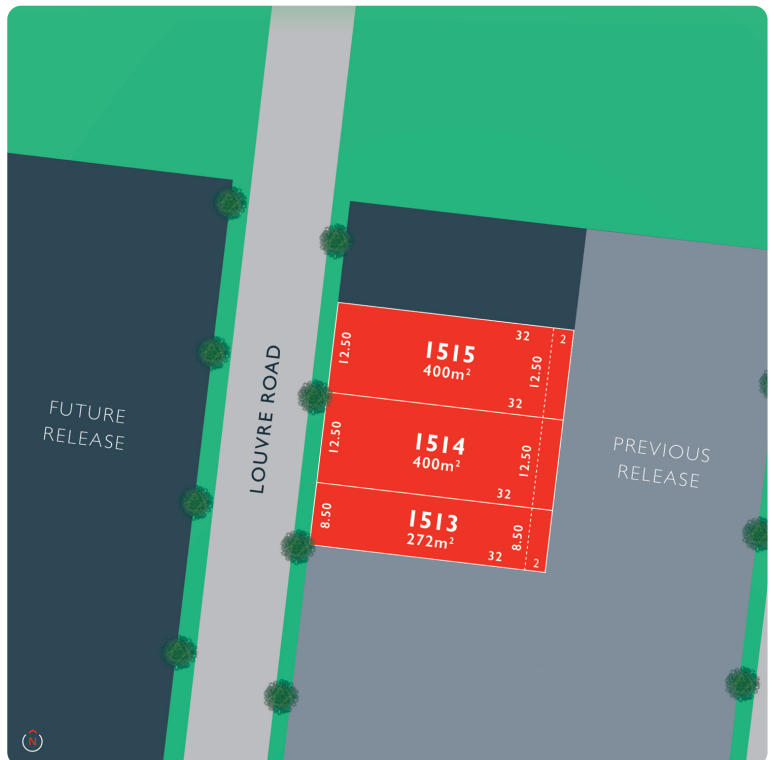

MONUMENT

LOT 1514 Louvre Release 2B

AREA: 400m²
FRONTAGE: 12.5m
DEPTH: 32.00m

Call 1300 040 563
Visit Our Sales Suite 7 Days 11AM TO 5PM.
1392 PLUMPTON RD, PLUMPTON
monumentplumpton.com.au

Resi Ventures **red23**
Creating Prosperity