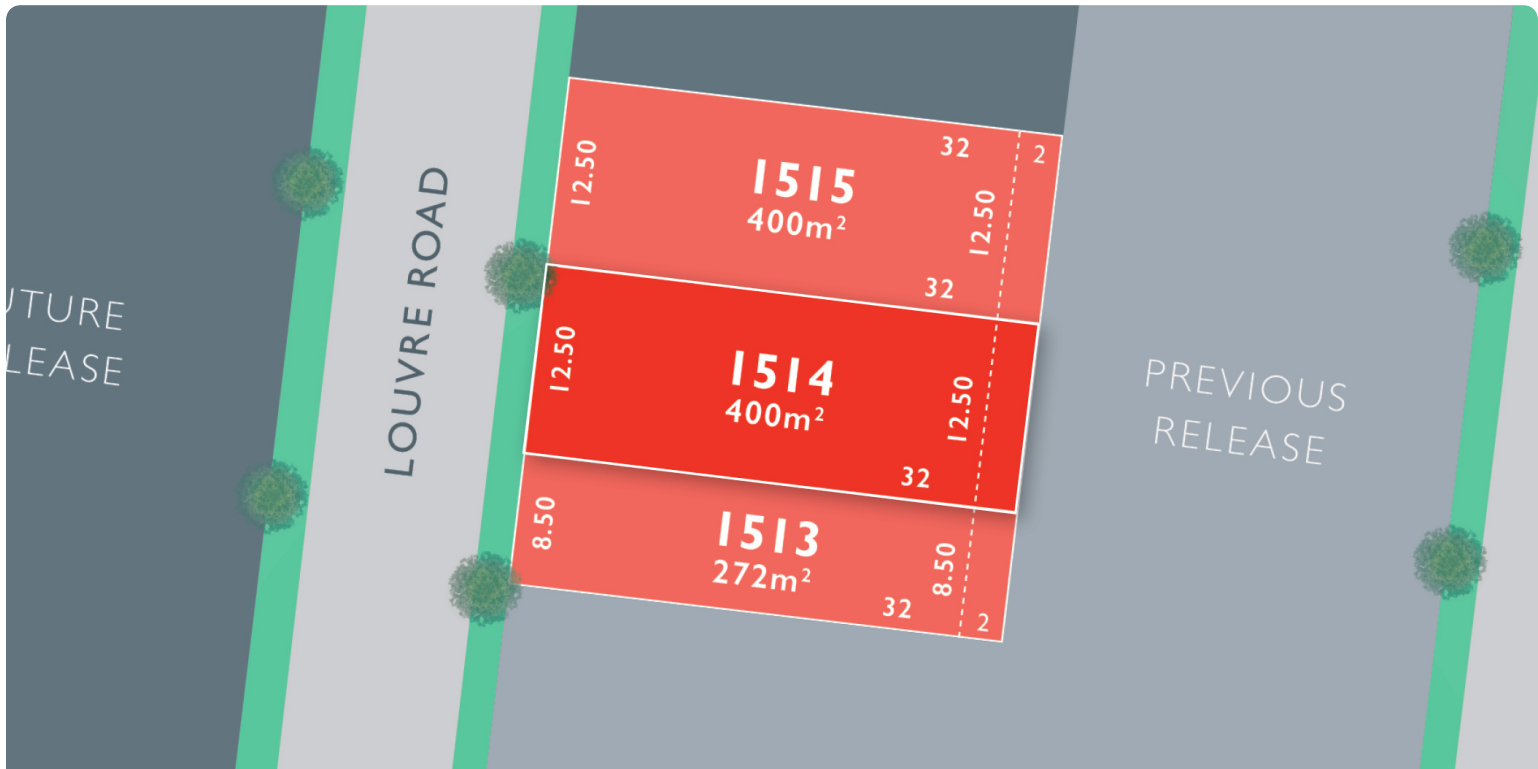

MONUMENT

LOT 1514 Louvre Release 2B

AREA: 400m²
FRONTAGE: 12.5m
DEPTH: 32.00m

Call 1300 040 563
Visit Our Sales Suite Sales Office Temporarily Closed
1392 PLUMPTON RD, PLUMPTON
monumentplumpton.com.au

Resi Ventures **red23**
Creating Prosperity