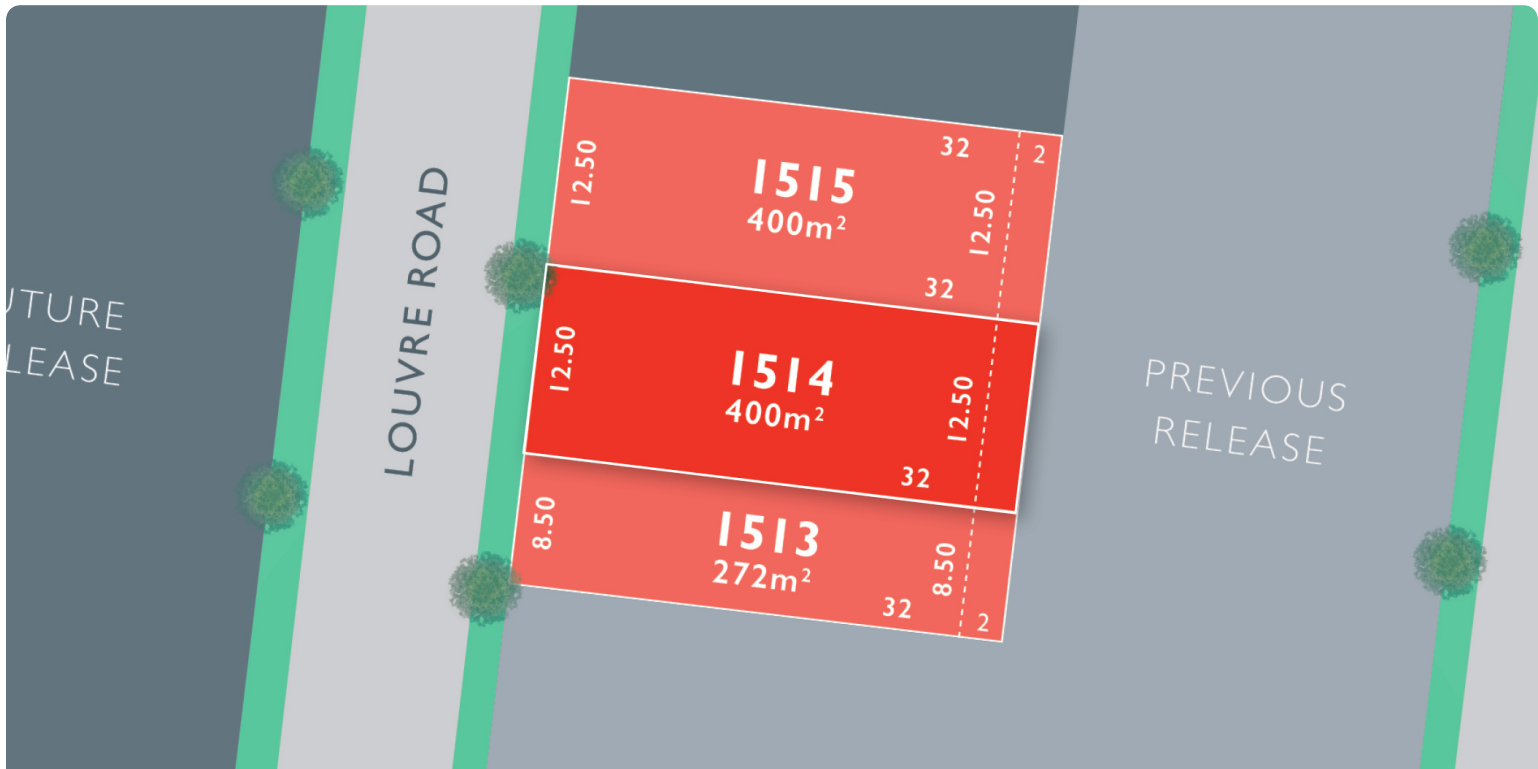

MONUMENT

LOT 1514

Louvre Release 2B

AREA: 400m²
FRONTAGE: 12.5m
DEPTH: 32.00m

Call 1300 040 563
Visit Our Sales Suite Sales Office Temporarily Closed
1392 PLUMPTON RD, PLUMPTON
monumentplumpton.com.au

Resi Ventures **red23**
Creating Prosperity