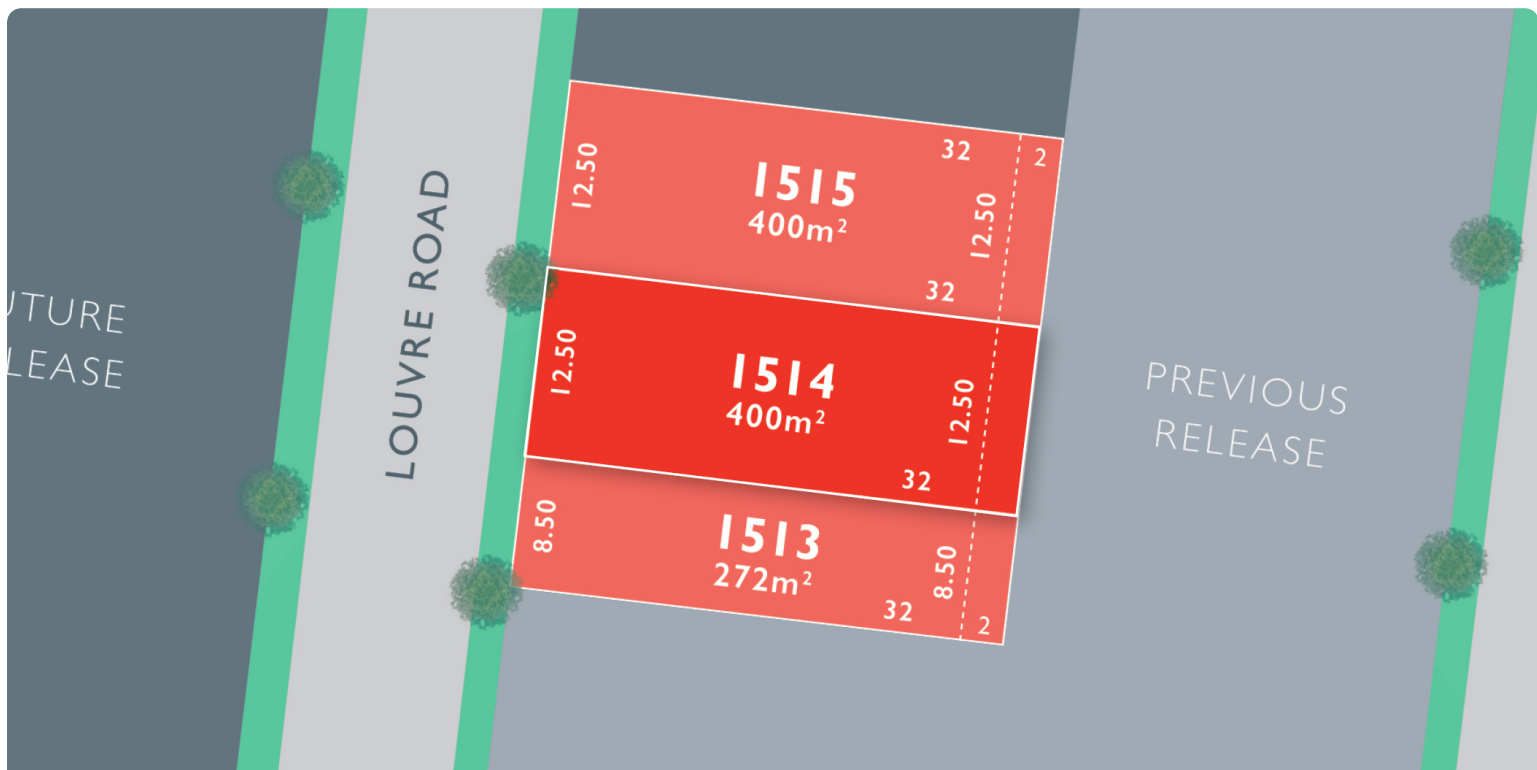

MONUMENT

LOT 1514 Louvre Release 2B

AREA: 400m²
FRONTAGE: 12.5m
DEPTH: 32.00m

Call 1300 040 563
Visit Our Sales Suite 7 Days 11AM TO 5PM.
1392 PLUMPTON RD, PLUMPTON
monumentplumpton.com.au

Resi Ventures **red23**
Creating Prosperity