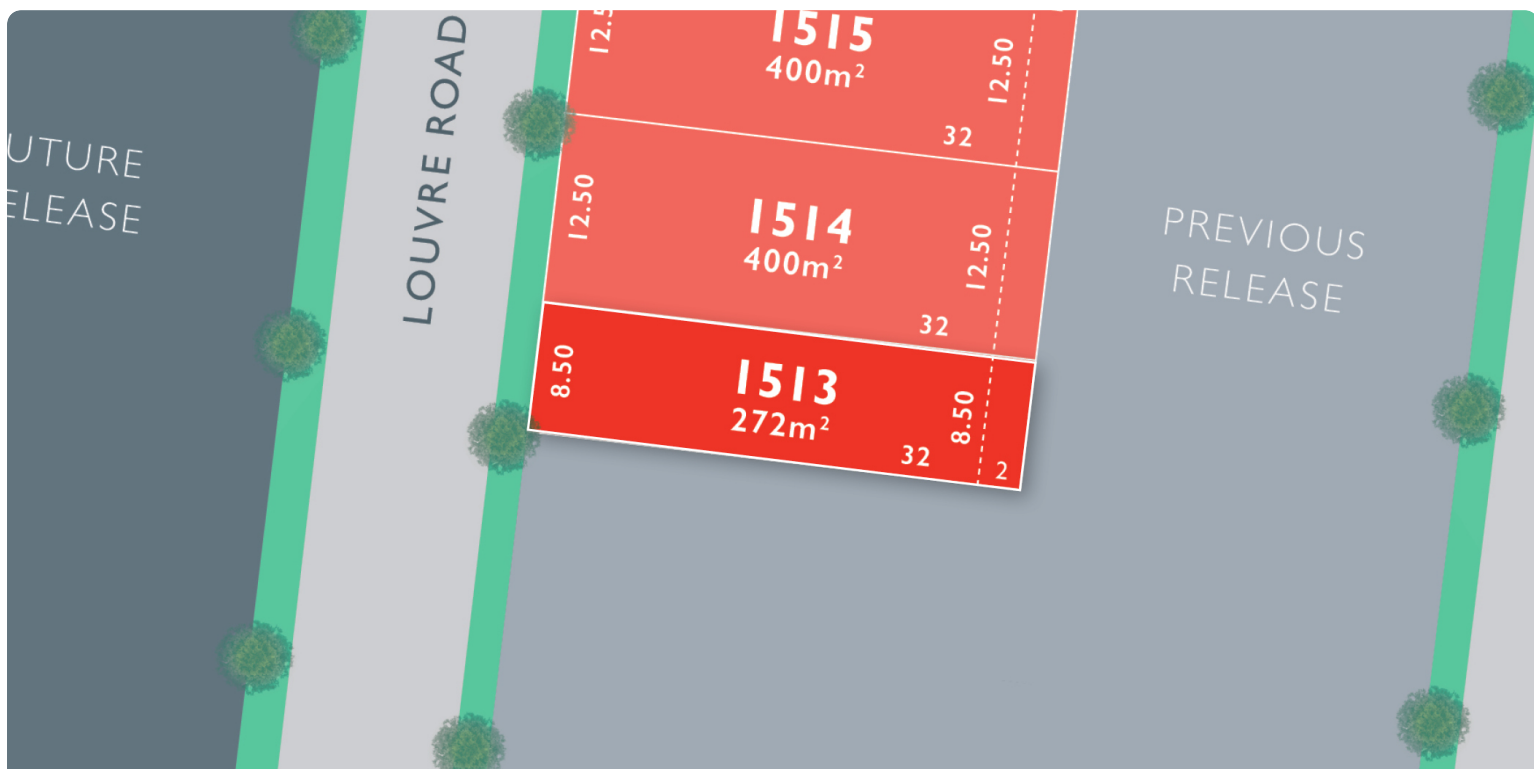

MONUMENT

LOT 1513

Louvre Release 2B

AREA: 272m²
FRONTAGE: 8.5m
DEPTH: 32.00m

Call 1300 040 563
Visit Our Sales Suite 7 Days 11AM TO 5PM.
1392 PLUMPTON RD, PLUMPTON
monumentplumpton.com.au

Resi Ventures **red23**
Creating Prosperity