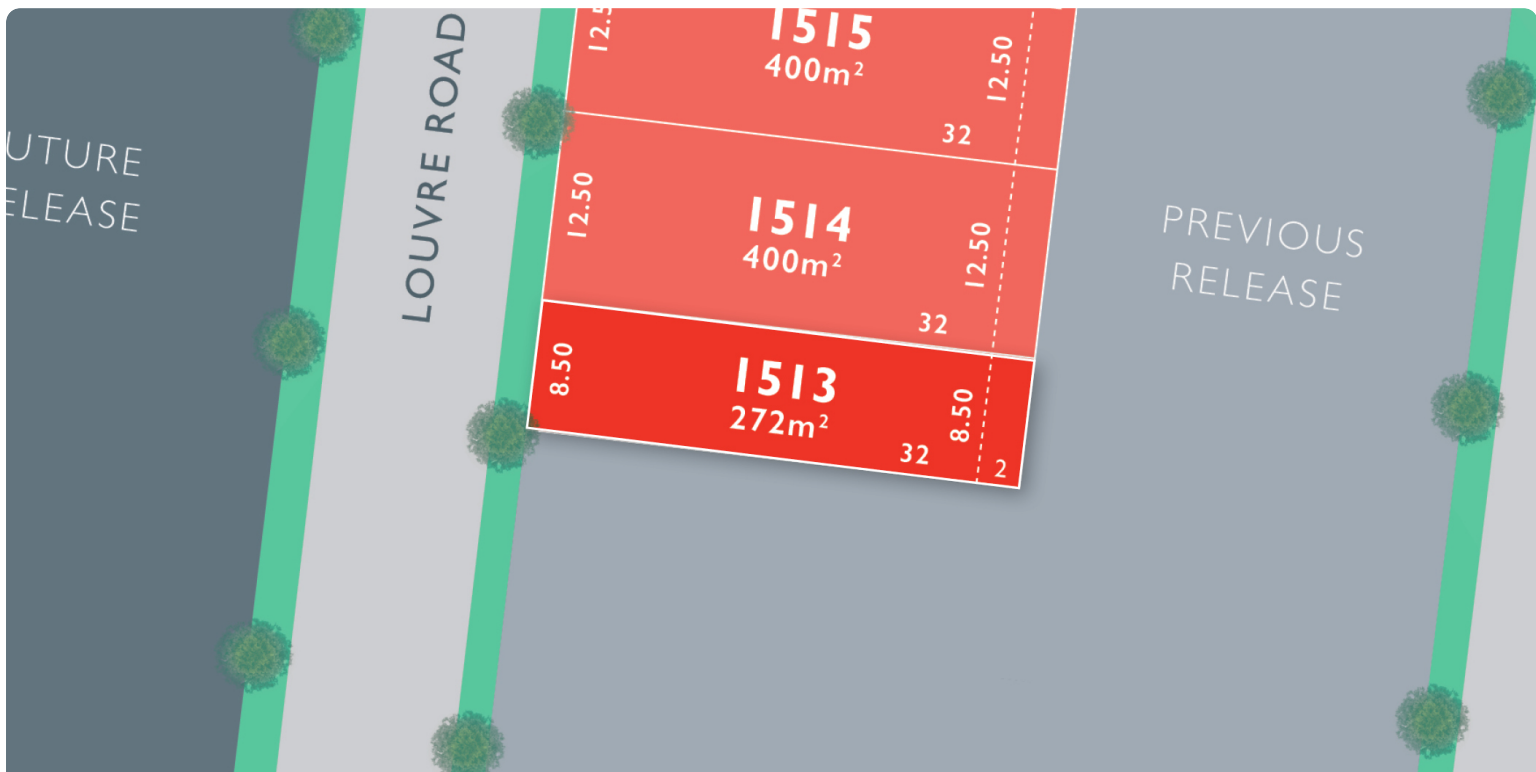

MONUMENT

LOT 1513 Louvre Release 2B

AREA: 272m²
FRONTAGE: 8.5m
DEPTH: 32.00m

Call 1300 040 563
Visit Our Sales Suite Sales Office Temporarily Closed
1392 PLUMPTON RD, PLUMPTON
monumentplumpton.com.au

Resi Ventures **red23**
Creating Prosperity