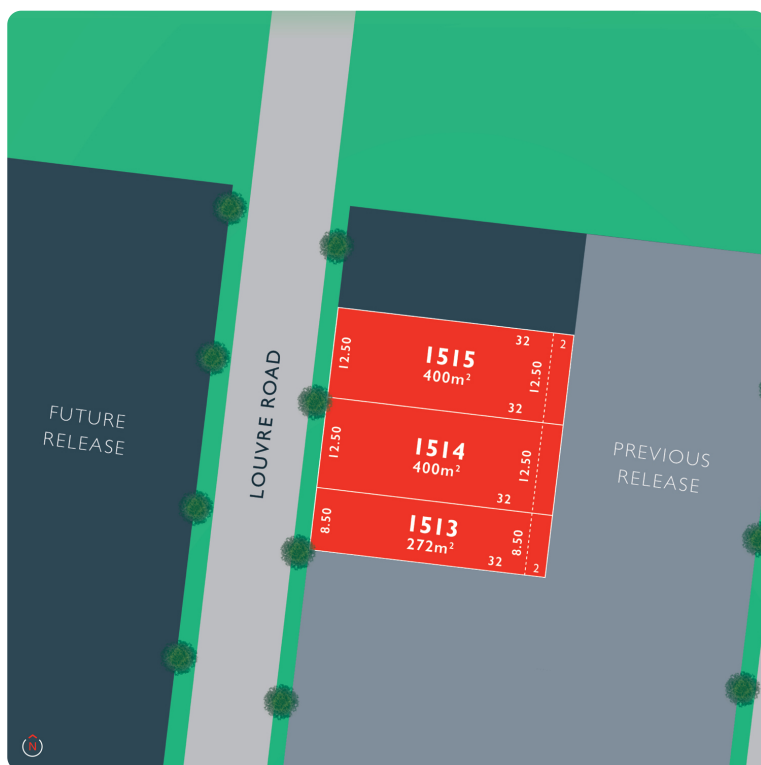

MONUMENT

LOT 1513

Louvre Release 2B

AREA: 272m²
FRONTAGE: 8.5m
DEPTH: 32.00m

Call 1300 040 563
Visit Our Sales Suite 7 Days 11AM TO 5PM.
1392 PLUMPTON RD, PLUMPTON
monumentplumpton.com.au

Resi Ventures **red23**
Creating Prosperity