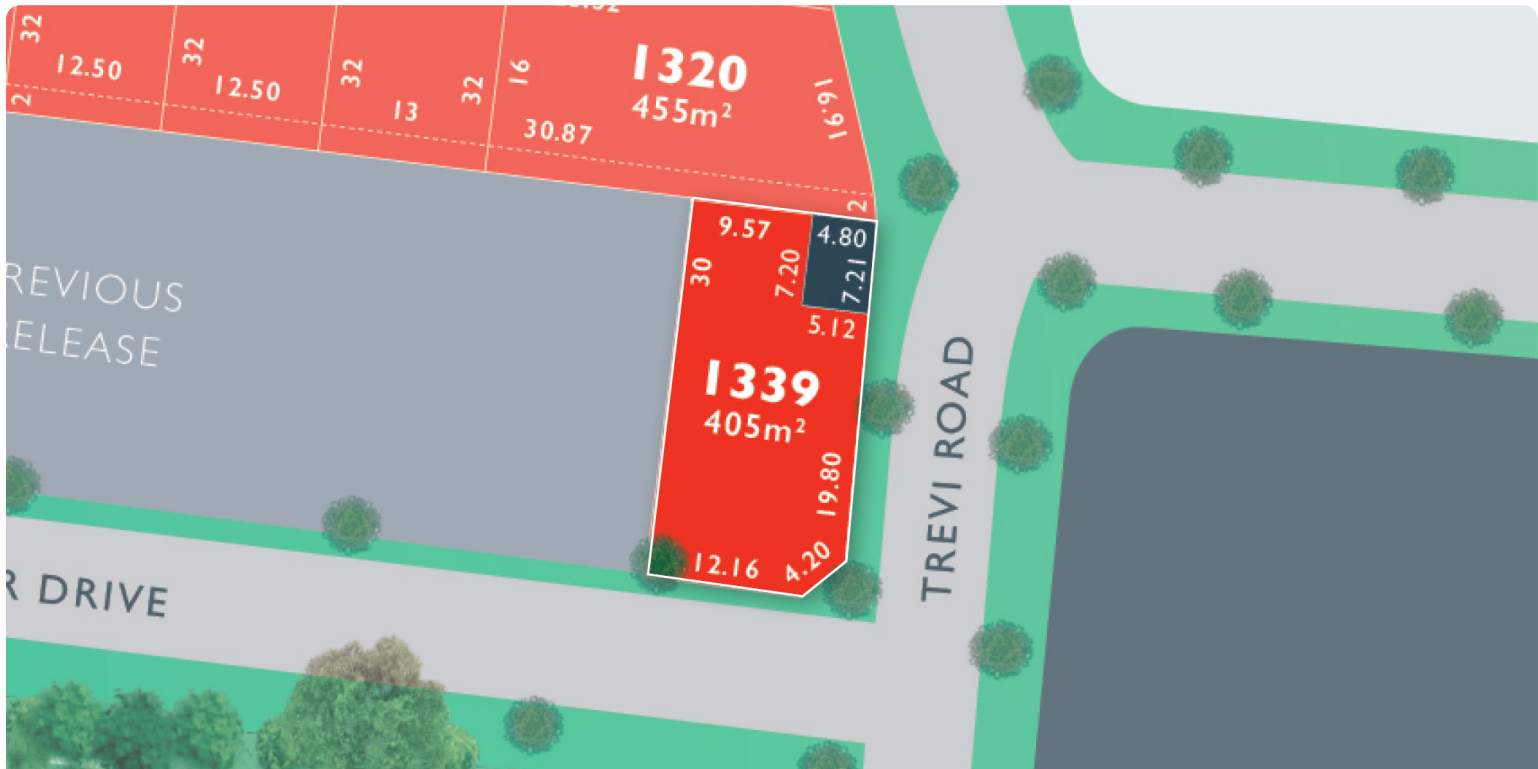

MONUMENT

LOT 1339 Dilwarra Release A

AREA: 405m²
FRONTAGE: 16.36m
DEPTH: 30.00m

Call 1300 040 563
Visit Our Sales Suite 7 Days 11AM TO 5PM.
1392 PLUMPTON RD, PLUMPTON
monumentplumpton.com.au

Resi Ventures **red23**
Creating Prosperity