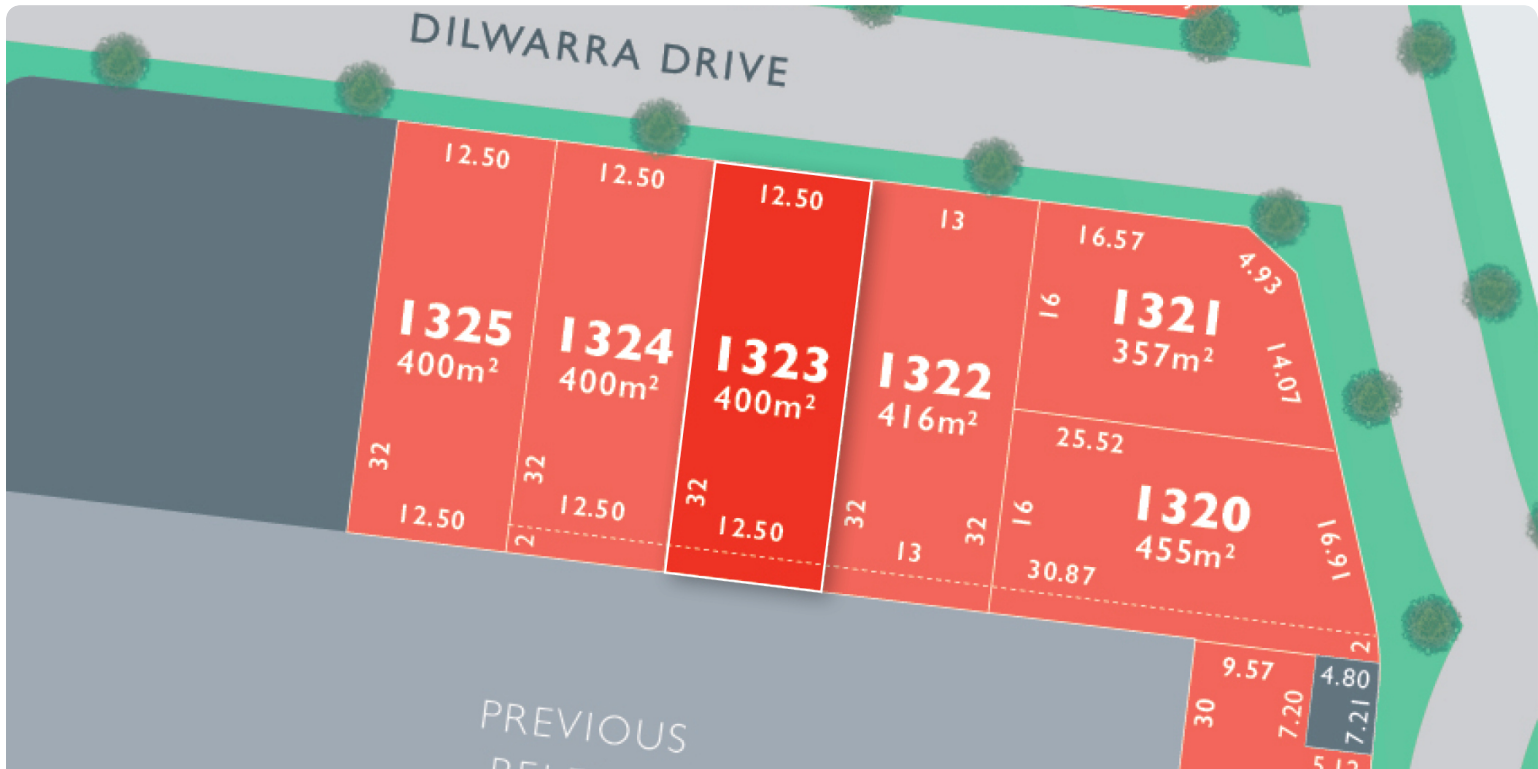

MONUMENT

LOT 1323 Dilwarra Release A

AREA: 400m²
FRONTAGE: 12.5m
DEPTH: 32.00m

Call 1300 040 563
Visit Our Sales Suite 7 Days 11AM TO 5PM.
1392 PLUMPTON RD, PLUMPTON
monumentplumpton.com.au

Resi Ventures **red23**
Creating Prosperity