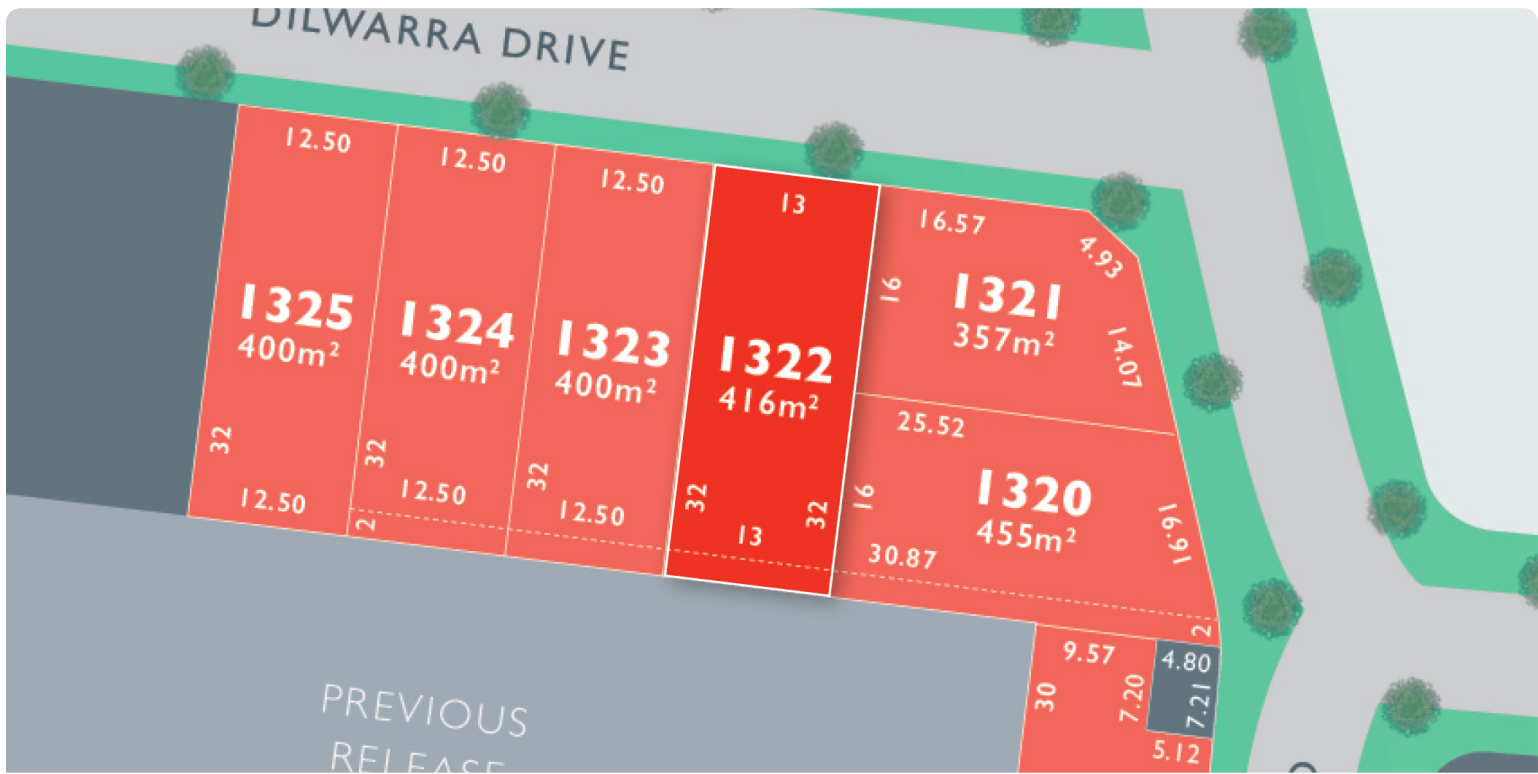

MONUMENT

LOT 1322 Dilwarra Release A

AREA: 416m²
FRONTAGE: 13m
DEPTH: 32.00m

Call 1300 040 563
Visit Our Sales Suite Sales Office Temporarily Closed
1392 PLUMPTON RD, PLUMPTON
monumentplumpton.com.au

Resi Ventures **red23**
Creating Prosperity