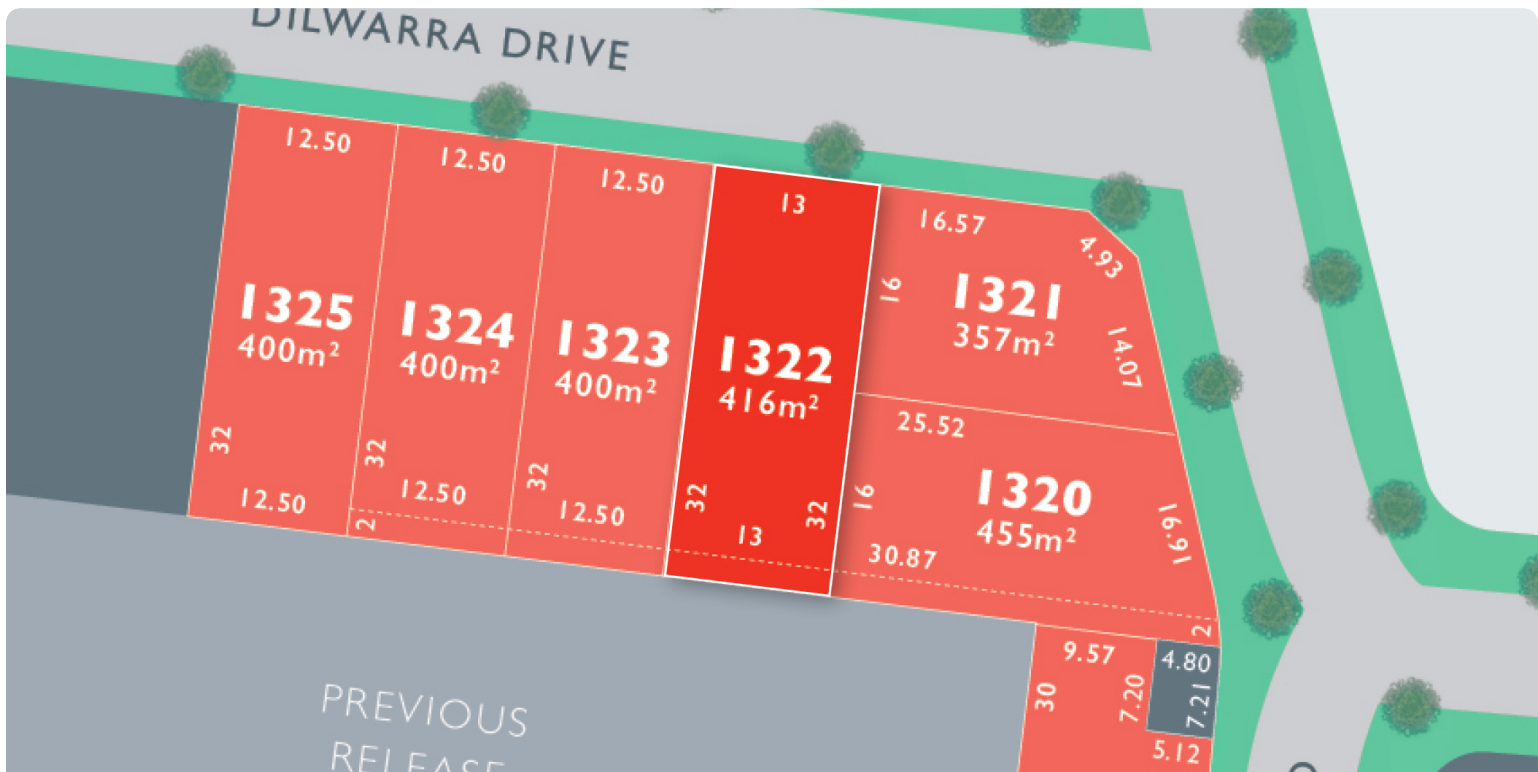

MONUMENT

LOT 1322 Dilwarra Release A

AREA: 416m²
FRONTAGE: 13m
DEPTH: 32.00m

Call 1300 040 563
Visit Our Sales Suite 7 Days 11AM TO 5PM.
1392 PLUMPTON RD, PLUMPTON
monumentplumpton.com.au

Resi Ventures **red23**
Creating Prosperity