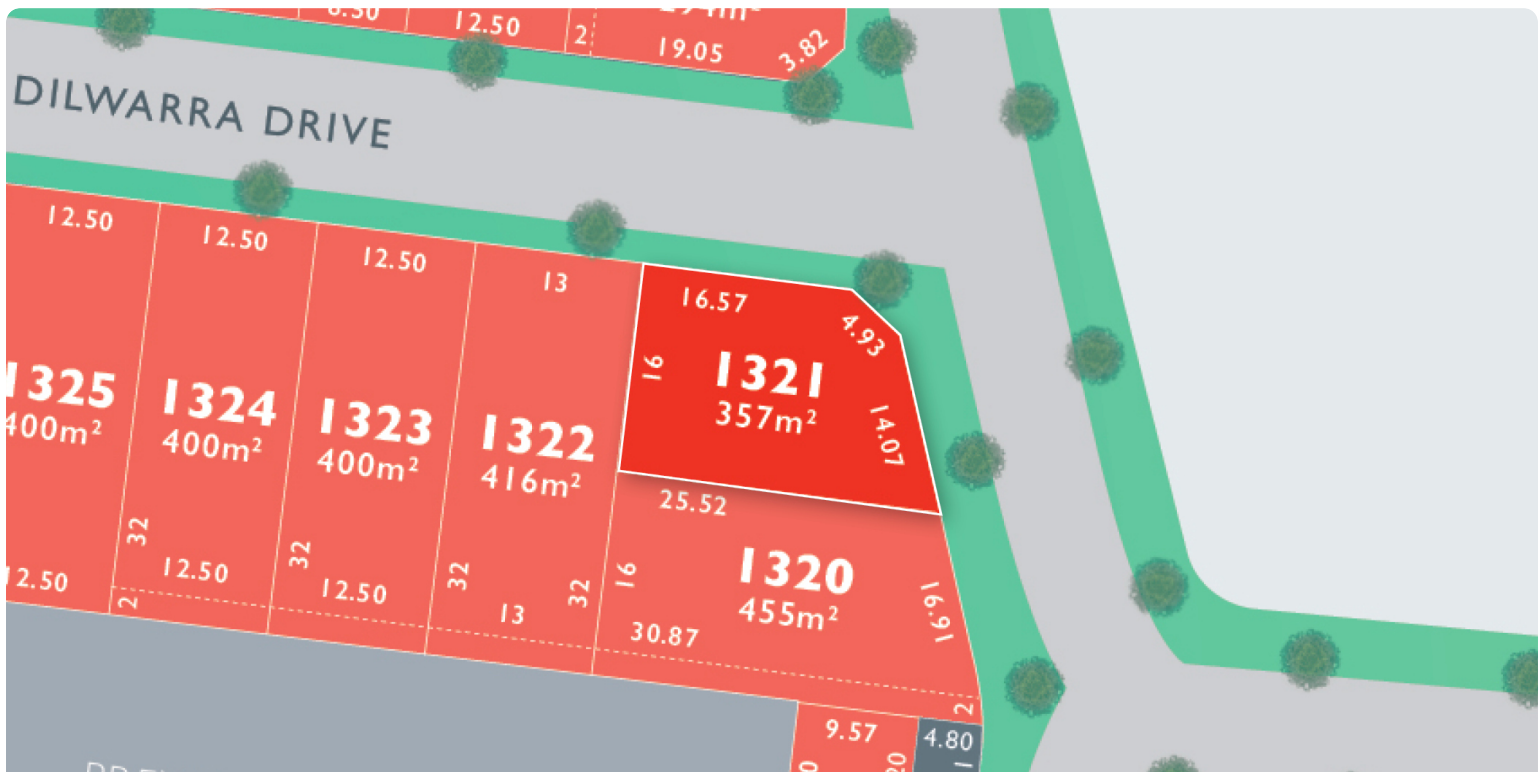

MONUMENT

LOT 1321 Dilwarra Release A

AREA: 357m²
FRONTAGE: 16m
DEPTH: 25.52m

Call 1300 040 563
Visit Our Sales Suite 7 Days 11AM TO 5PM.
1392 PLUMPTON RD, PLUMPTON
monumentplumpton.com.au

Resi Ventures **red23**
Creating Prosperity