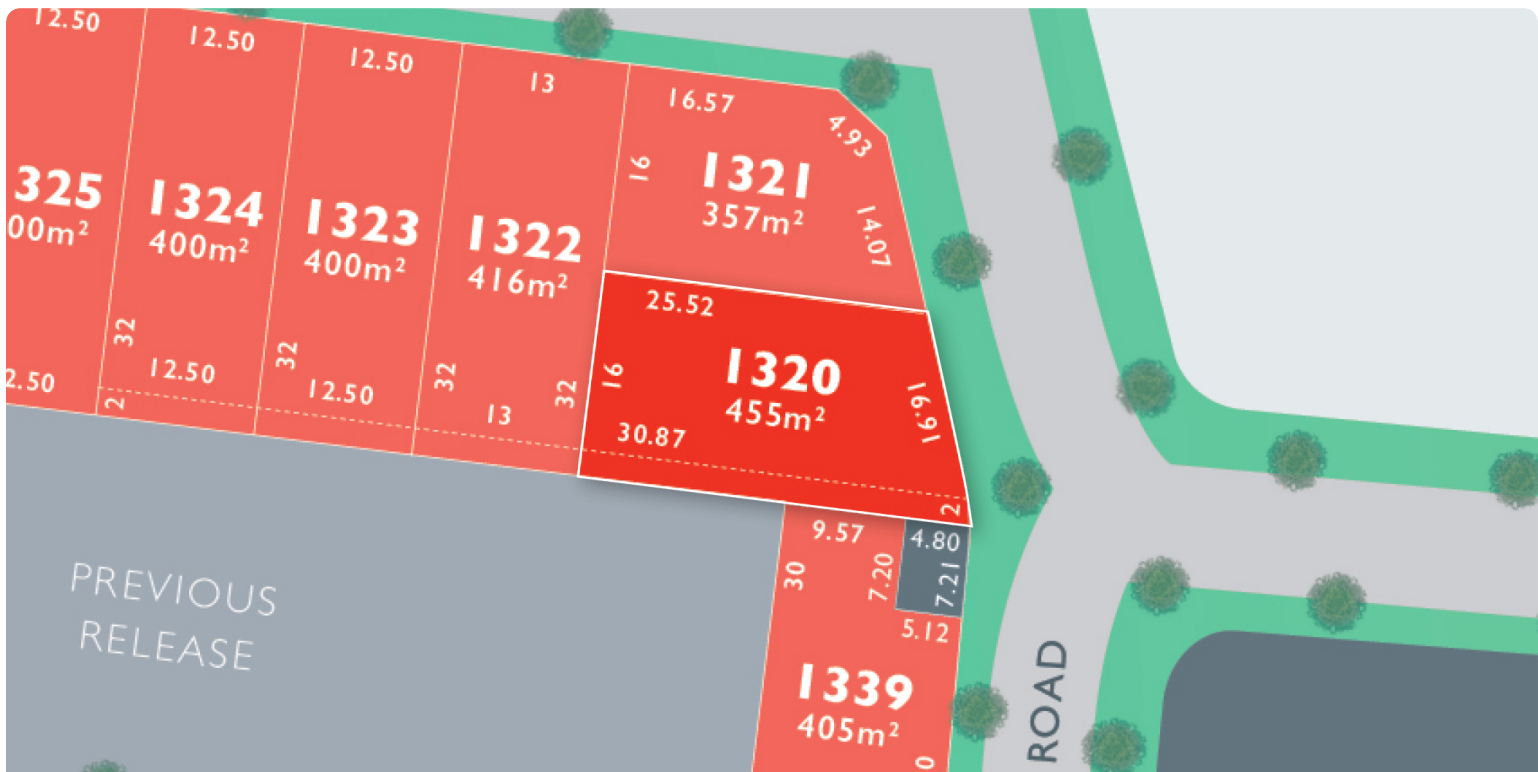

MONUMENT

LOT 1320 Dilwarra Release A

AREA: 455m²
FRONTAGE: 16.91m
DEPTH: 25.52m

Call 1300 040 563
Visit Our Sales Suite Sales Office Temporarily Closed
1392 PLUMPTON RD, PLUMPTON
monumentplumpton.com.au

Resi Ventures **red23**
Creating Prosperity