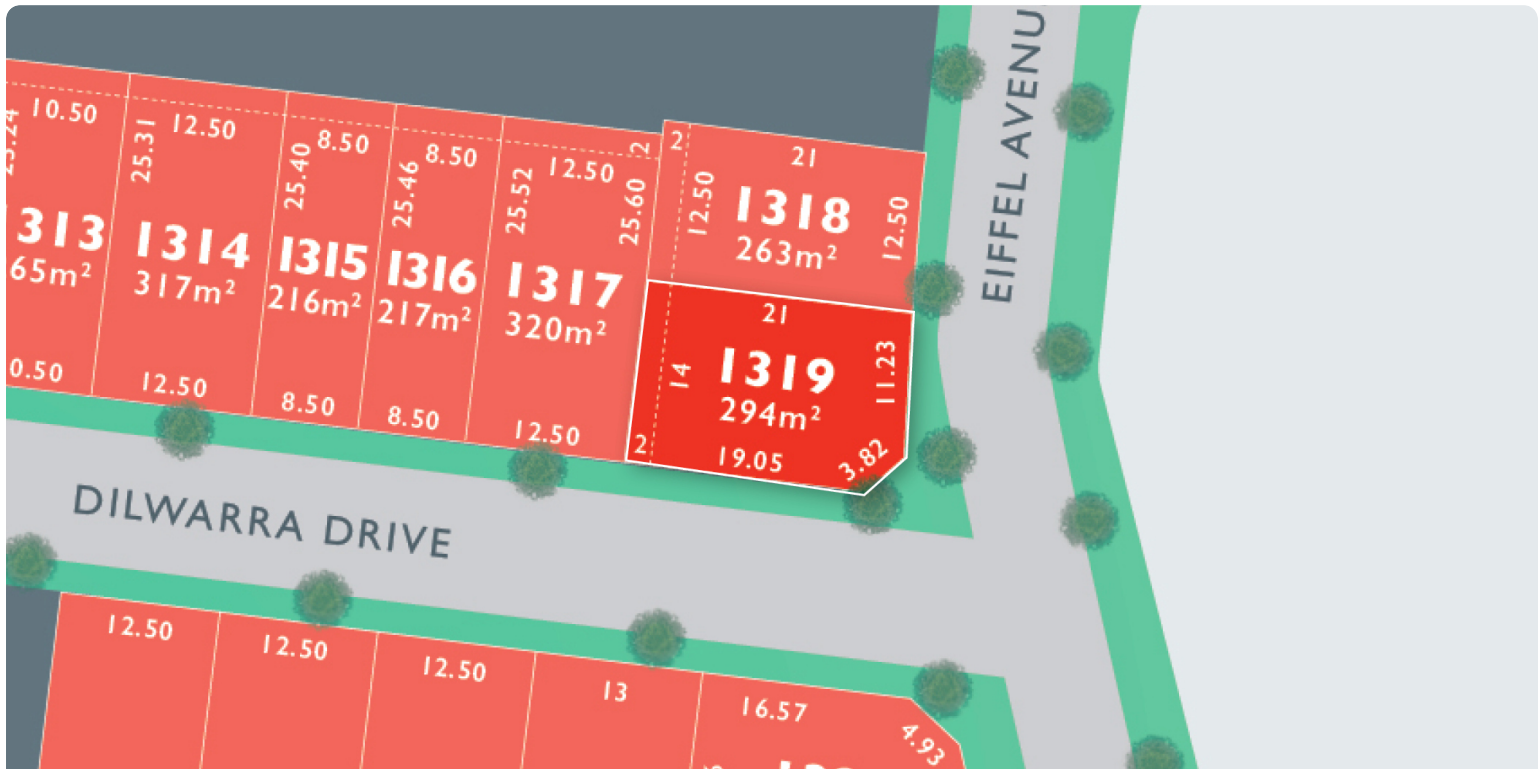

MONUMENT

LOT 1319 Dilwarra Release A

AREA: 294m²
FRONTAGE: 14m
DEPTH: 21.00m

Call 1300 040 563
Visit Our Sales Suite 7 Days 11AM TO 5PM.
1392 PLUMPTON RD, PLUMPTON
monumentplumpton.com.au

Resi Ventures **red23**
Creating Prosperity