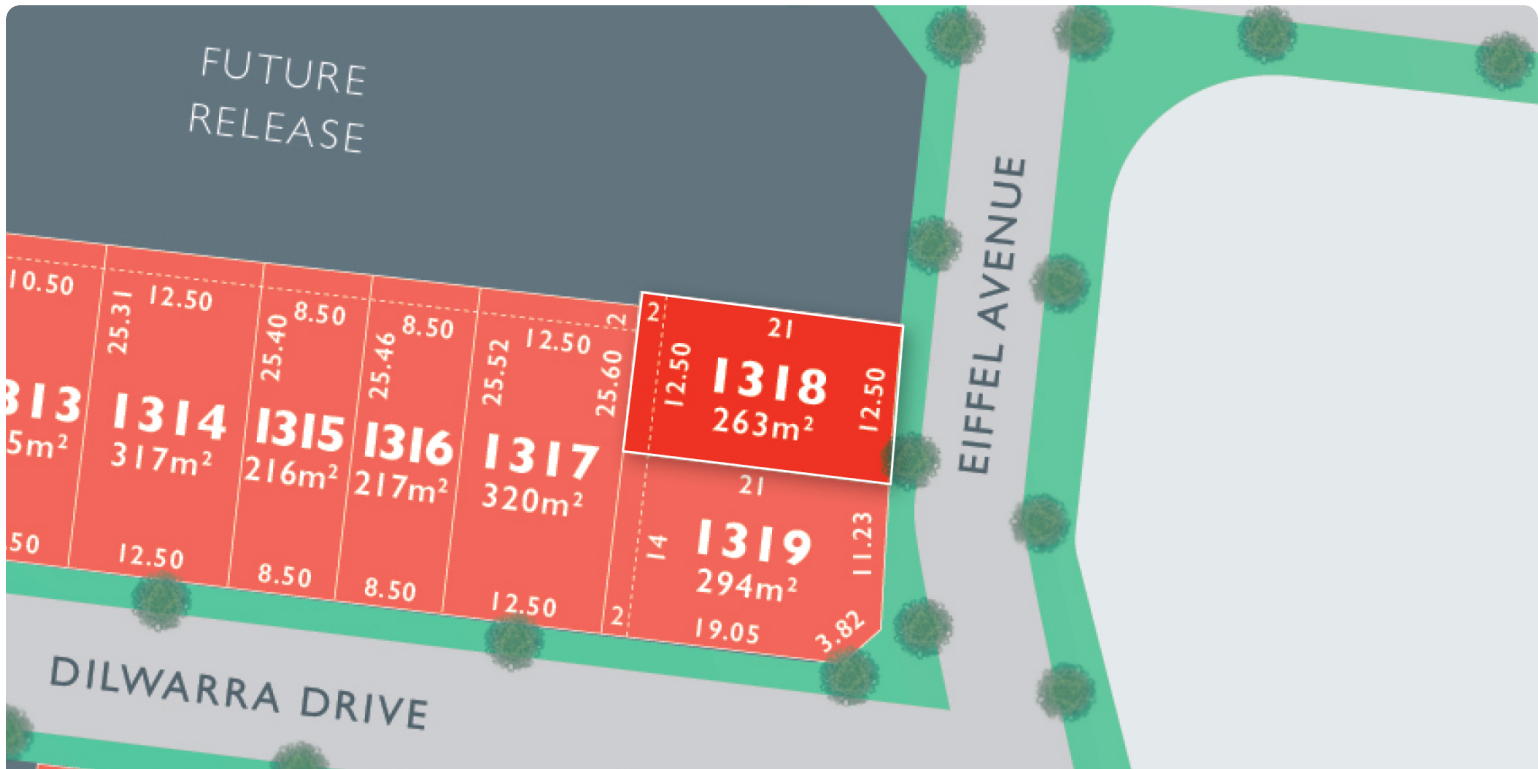

MONUMENT

LOT 1318 Dilwarra Release A

AREA: 263m²
FRONTAGE: 12.5m
DEPTH: 21.00m

Call 1300 040 563
Visit Our Sales Suite 7 Days 11AM TO 5PM.
1392 PLUMPTON RD, PLUMPTON
monumentplumpton.com.au

Resi Ventures **red23**
Creating Prosperity