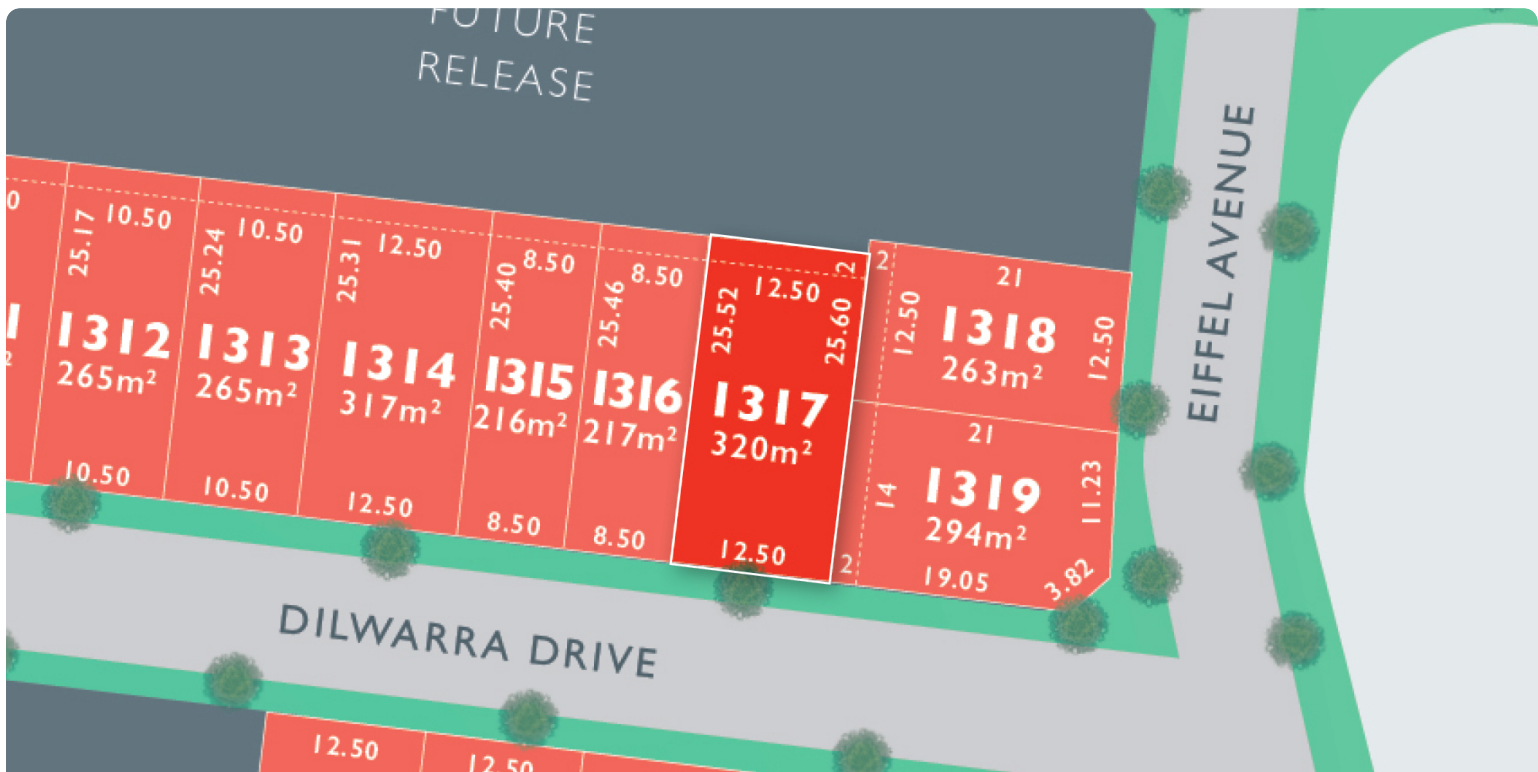

MONUMENT

LOT 1317 Dilwarra Release A

AREA: 320m²
FRONTAGE: 12.5m
DEPTH: 25.52m

Call 1300 040 563
Visit Our Sales Suite Sales Office Temporarily Closed
1392 PLUMPTON RD, PLUMPTON
monumentplumpton.com.au

Resi Ventures **red23**
Creating Prosperity