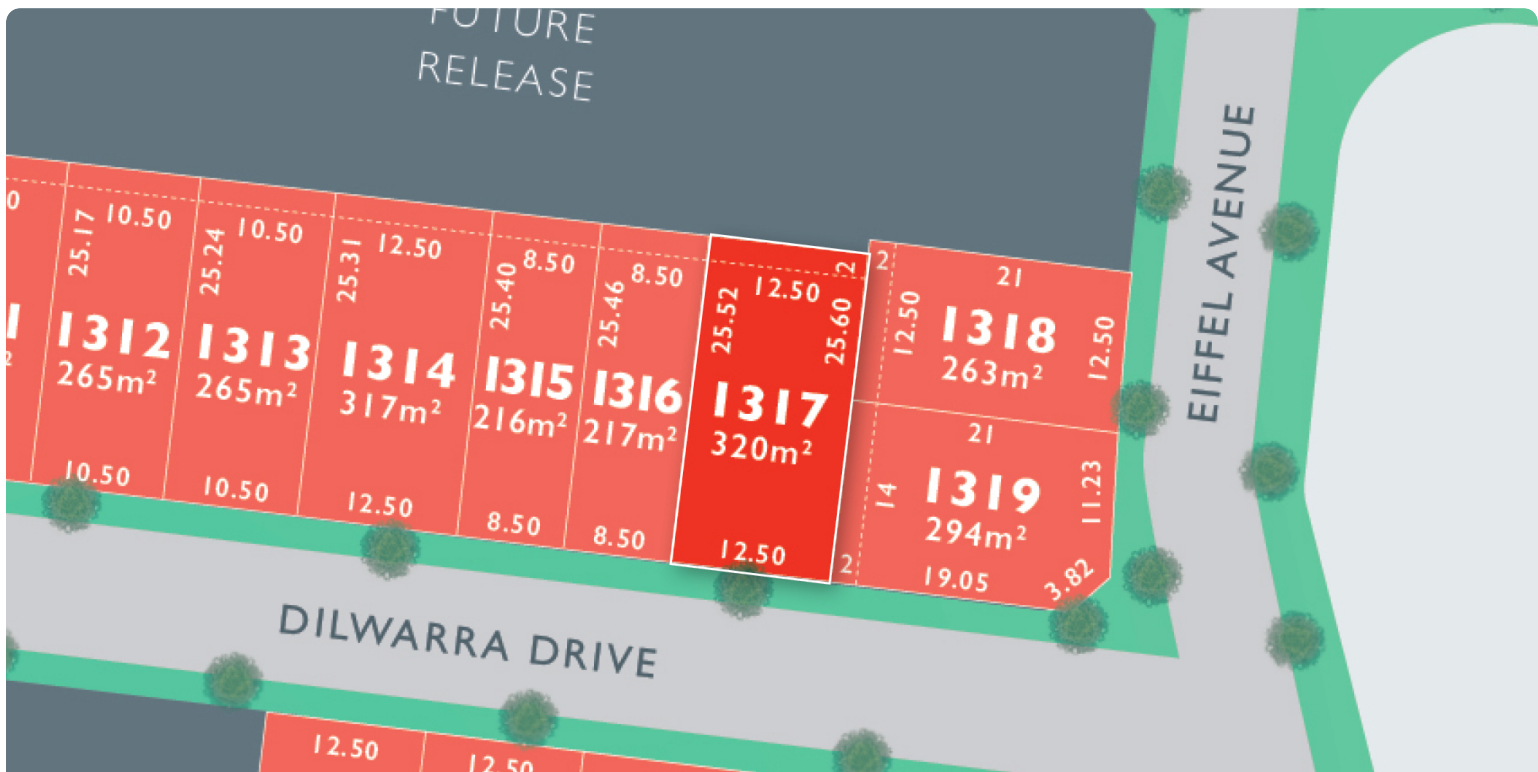

MONUMENT

LOT 1317 Dilwarra Release A

AREA: 320m²
FRONTAGE: 12.5m
DEPTH: 25.52m

Call 1300 040 563
Visit Our Sales Suite 7 Days 11AM TO 5PM.
1392 PLUMPTON RD, PLUMPTON
monumentplumpton.com.au

Resi Ventures **red23**
Creating Prosperity