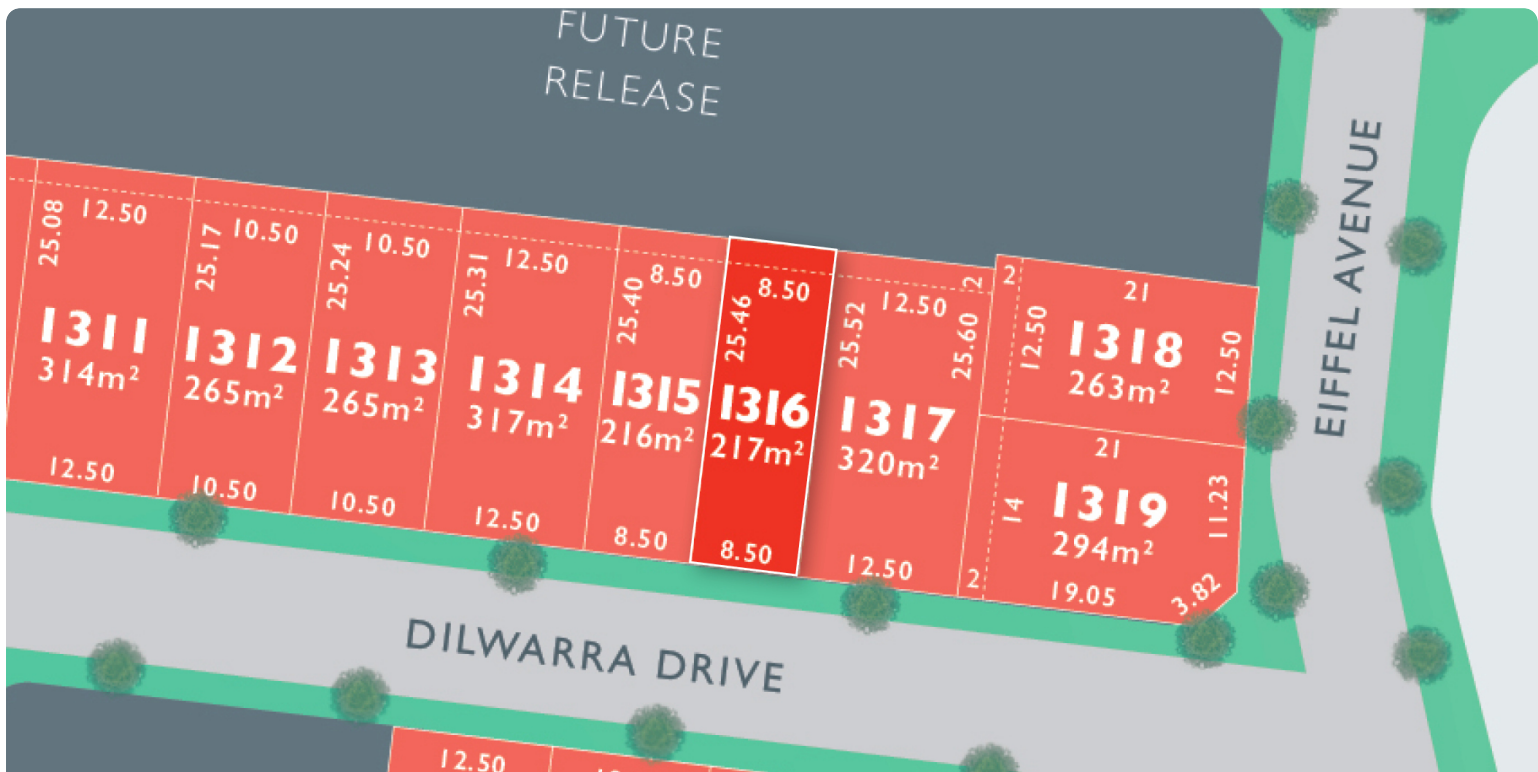

MONUMENT

LOT 1316 Dilwarra Release A

AREA: 217m²
FRONTAGE: 8.5m
DEPTH: 25.46m

Call 1300 040 563
Visit Our Sales Suite 7 Days 11AM TO 5PM.
1392 PLUMPTON RD, PLUMPTON
monumentplumpton.com.au

Resi Ventures **red23**
Creating Prosperity