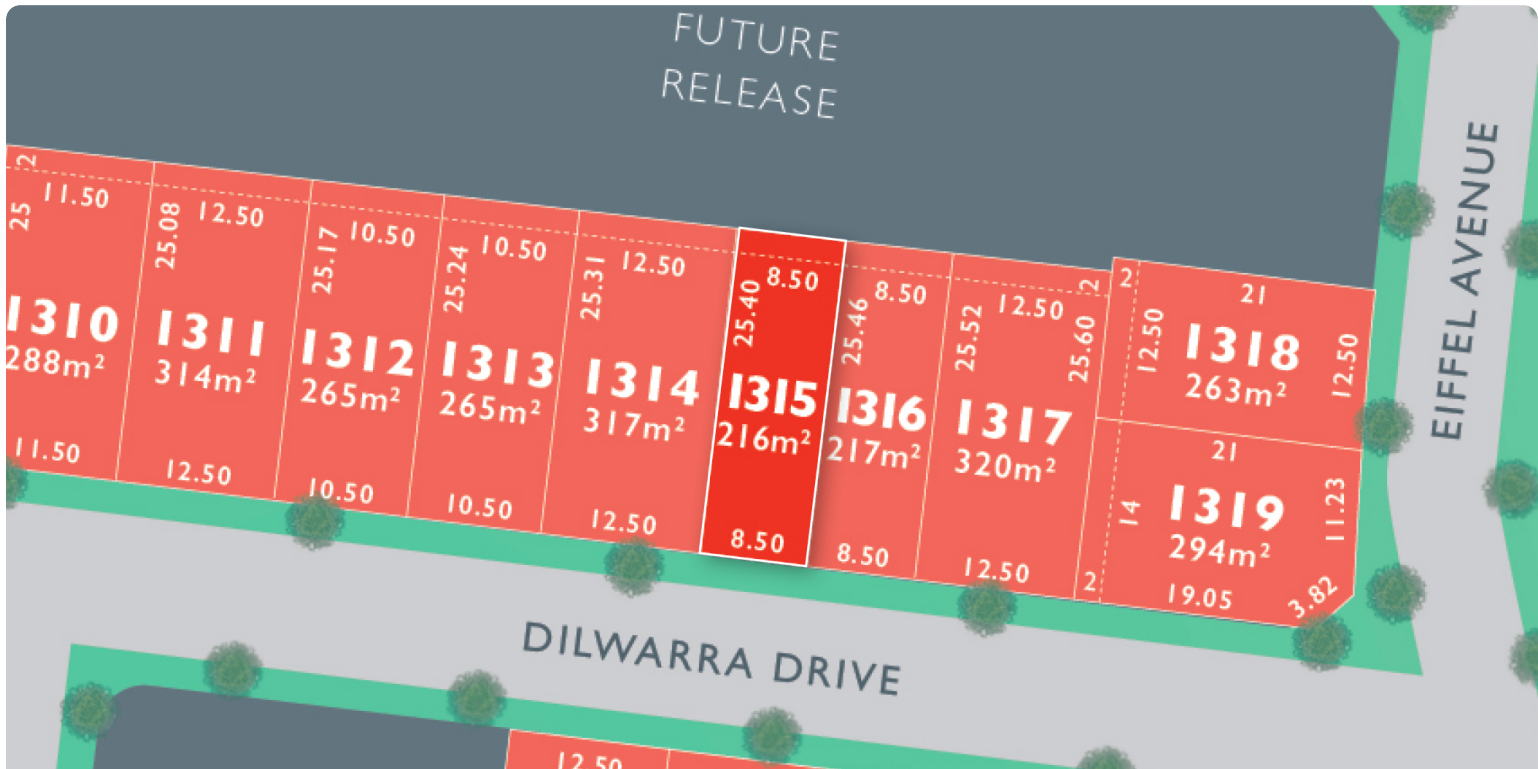

MONUMENT

LOT 1315 Dilwarra Release A

AREA: 216m²
FRONTAGE: 8.5m
DEPTH: 25.40m

Call 1300 040 563
Visit Our Sales Suite 7 Days 11AM TO 5PM.
1392 PLUMPTON RD, PLUMPTON
monumentplumpton.com.au

Resi Ventures **red23**
Creating Prosperity