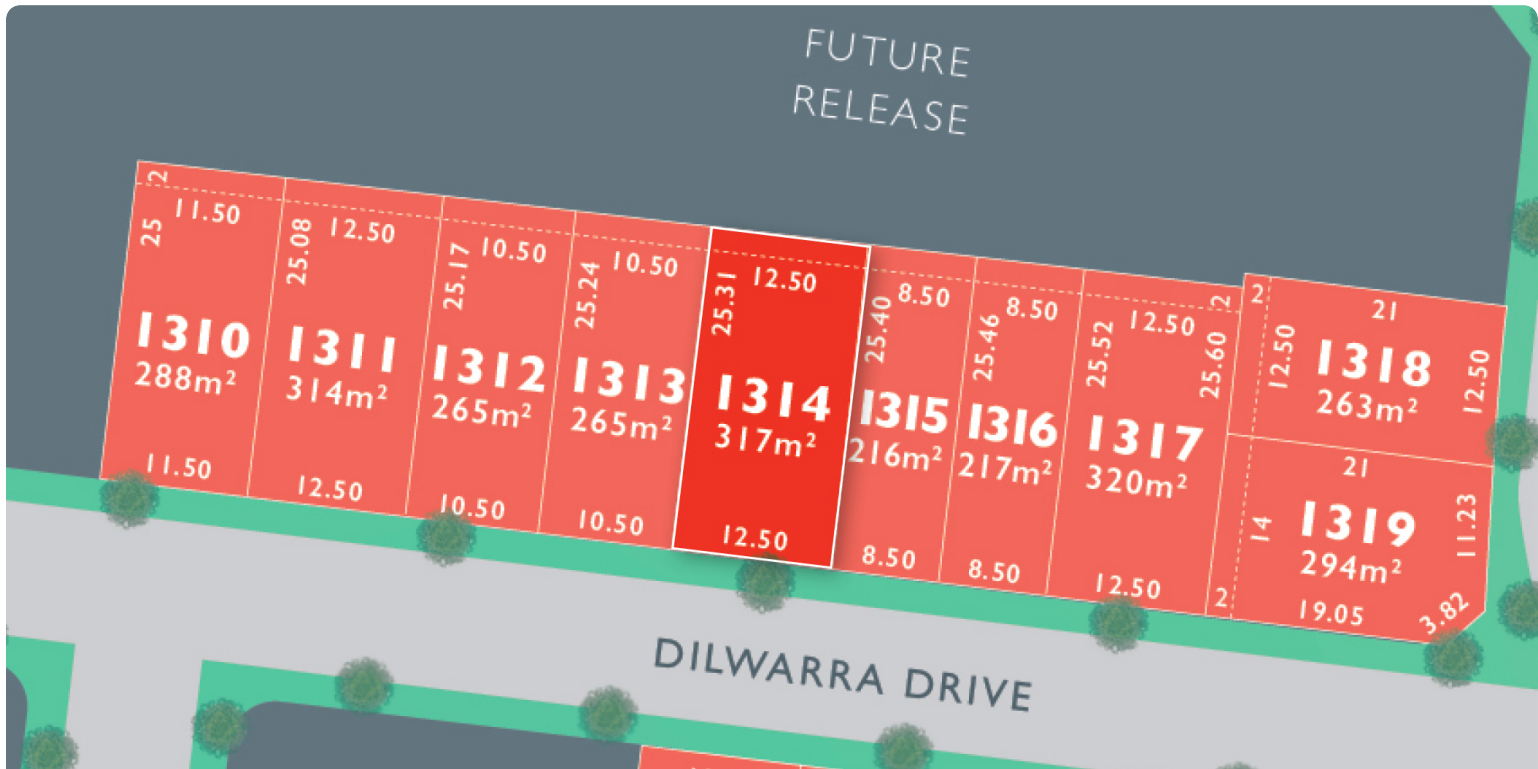

MONUMENT

LOT 1314 Dilwarra Release A

AREA: 317m²
FRONTAGE: 12.5m
DEPTH: 25.31m

Call 1300 040 563
Visit Our Sales Suite Sales Office Temporarily Closed
1392 PLUMPTON RD, PLUMPTON
monumentplumpton.com.au

Resi Ventures **red23**
Creating Prosperity