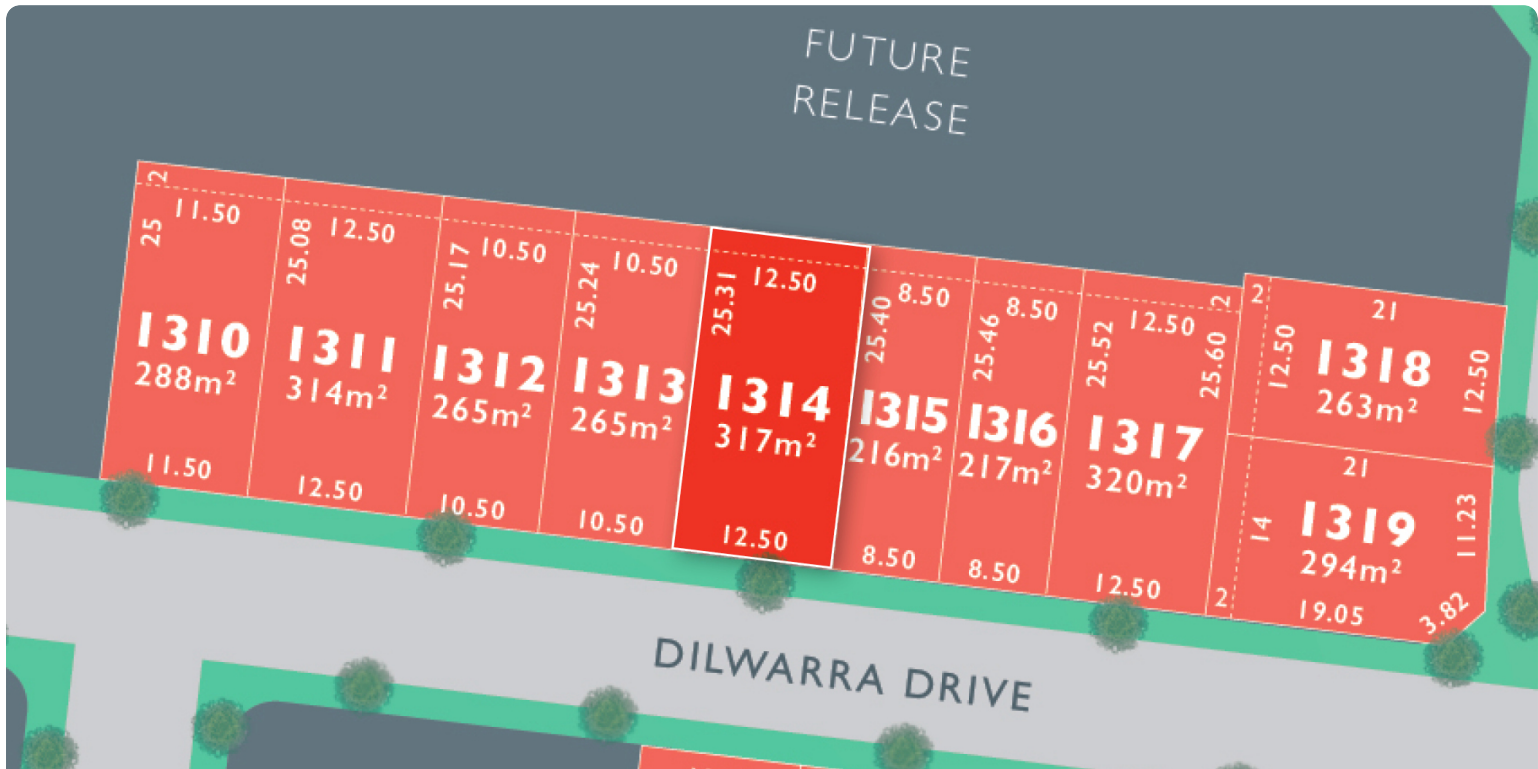

MONUMENT

LOT 1314 Dilwarra Release A

AREA: 317m²
FRONTAGE: 12.5m
DEPTH: 25.31m

Call 1300 040 563
Visit Our Sales Suite 7 Days 11AM TO 5PM.
1392 PLUMPTON RD, PLUMPTON
monumentplumpton.com.au

Resi Ventures red23
Creating Prosperity