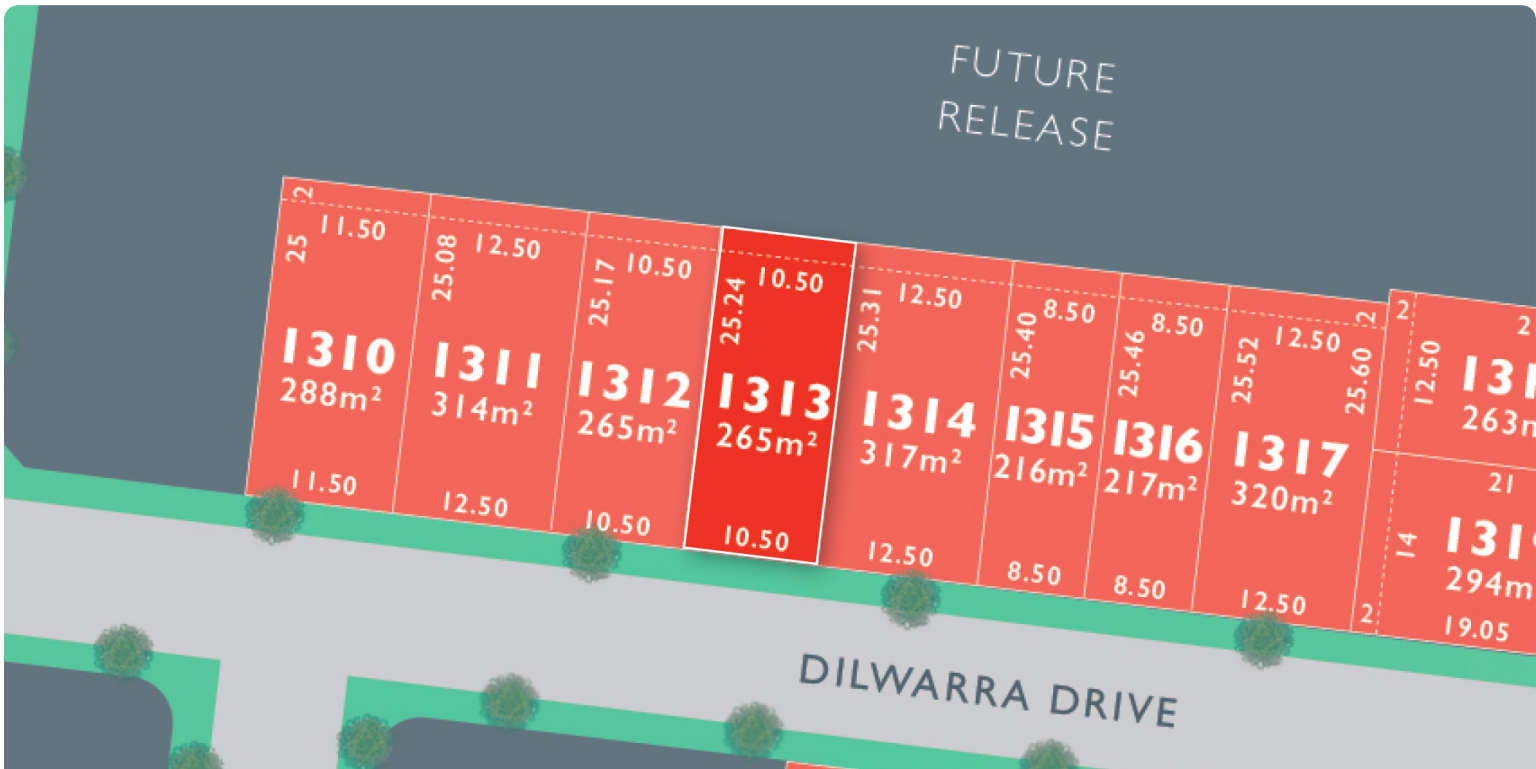

MONUMENT

LOT 1313 Dilwarra Release A

AREA: 265m²
FRONTAGE: 10.5m
DEPTH: 25.24m

Call 1300 040 563
Visit Our Sales Suite 7 Days 11AM TO 5PM.
1392 PLUMPTON RD, PLUMPTON
monumentplumpton.com.au

Resi Ventures red23
Creating Prosperity